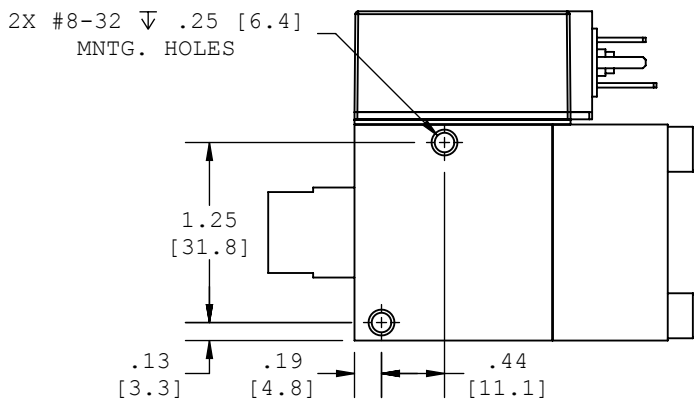

1020 TRANSMITTER SERIES - 1/8" NPT

SHT. 1 of 2 Rev.B  
SCALE: 3/4"=1

1020DIT-1A-1M-T(3 or 4)

BACK VIEW

1020DIT-4A-1M-T(3 or 4)

BACK VIEW

1020DIT-5A-1M-T(3 or 4)

BOTTOM VIEW

1020 TRANSMITTER SERIES - 1/8" NPT

1020DT-1A-T(5 or 6)

SHT. 1 of 1 Rev.B

SCALE: 3/4"=1

NOTE: DIMENSIONS IN BRACKETS ARE IN MILLIMETERS