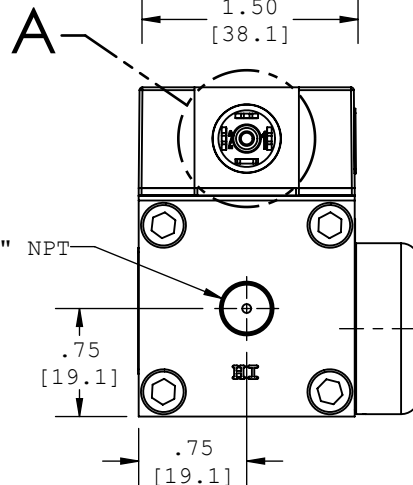

1020 TRANSMITTER SERIES - 1/8" NPT

SHT. 1 of 2 Rev.B  
SCALE: 3/4"=1

1020DIT-1A-1M-T(3 or 4)

BACK VIEW

1020DIT-4A-1M-T(3 or 4)

BACK VIEW

1020DIT-5A-1M-T(3 or 4)

BOTTOM VIEW

1020 TRANSMITTER SERIES - 1/8" NPT

1020DT-1A-T(5 or 6)

SHT. 1 of 1 Rev.B

SCALE: 3/4"=1

NOTE: DIMENSIONS IN BRACKETS ARE IN MILLIMETERS