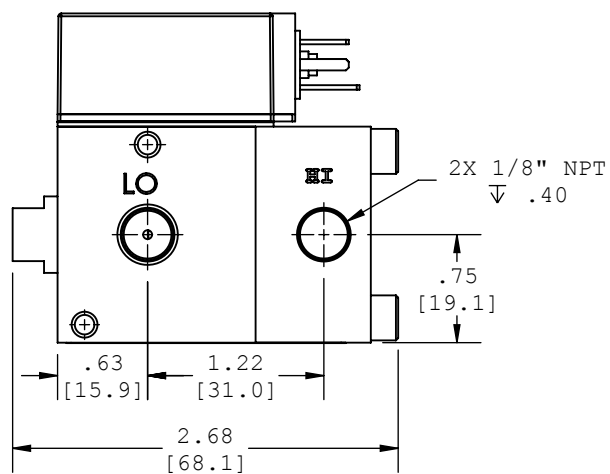

1020 TRANSMITTER SERIES - 1/8" NPT

SHT. 1 of 2 Rev.B  
SCALE: 3/4"=1

1020DIT-1A-1M-T(3 or 4)

BACK VIEW

1020DIT-4A-1M-T(3 or 4)

BACK VIEW

1020DIT-5A-1M-T(3 or 4)

BOTTOM VIEW

1020 TRANSMITTER SERIES - 1/8" NPT

1020DT-1A-T(5 or 6)

SHT. 1 of 1 Rev.B

SCALE: 3/4"=1

NOTE: DIMENSIONS IN BRACKETS ARE IN MILLIMETERS