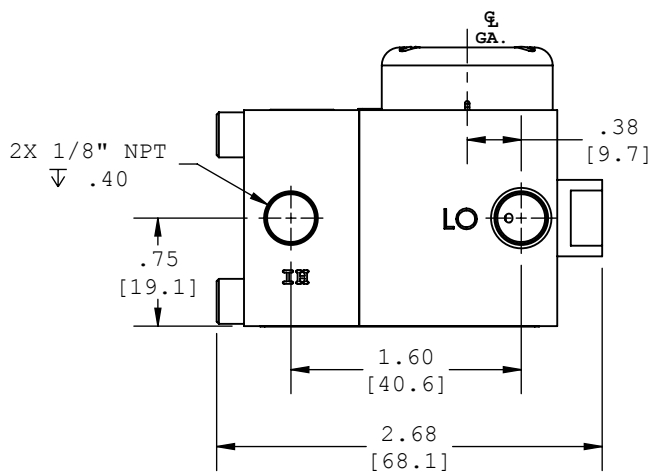

1020 TRANSMITTER SERIES - 1/8" NPT

SHT. 1 of 2 Rev.B  
SCALE: 3/4"=1

1020DIT-1A-1M-T(3 or 4)

BACK VIEW

1020DIT-4A-1M-T(3 or 4)

BACK VIEW

1020DIT-5A-1M-T(3 or 4)

BOTTOM VIEW

1020 TRANSMITTER SERIES - 1/8" NPT

1020DT-1A-T(5 or 6)

SHT. 1 of 1 Rev.B

SCALE: 3/4"=1

NOTE: DIMENSIONS IN BRACKETS ARE IN MILLIMETERS