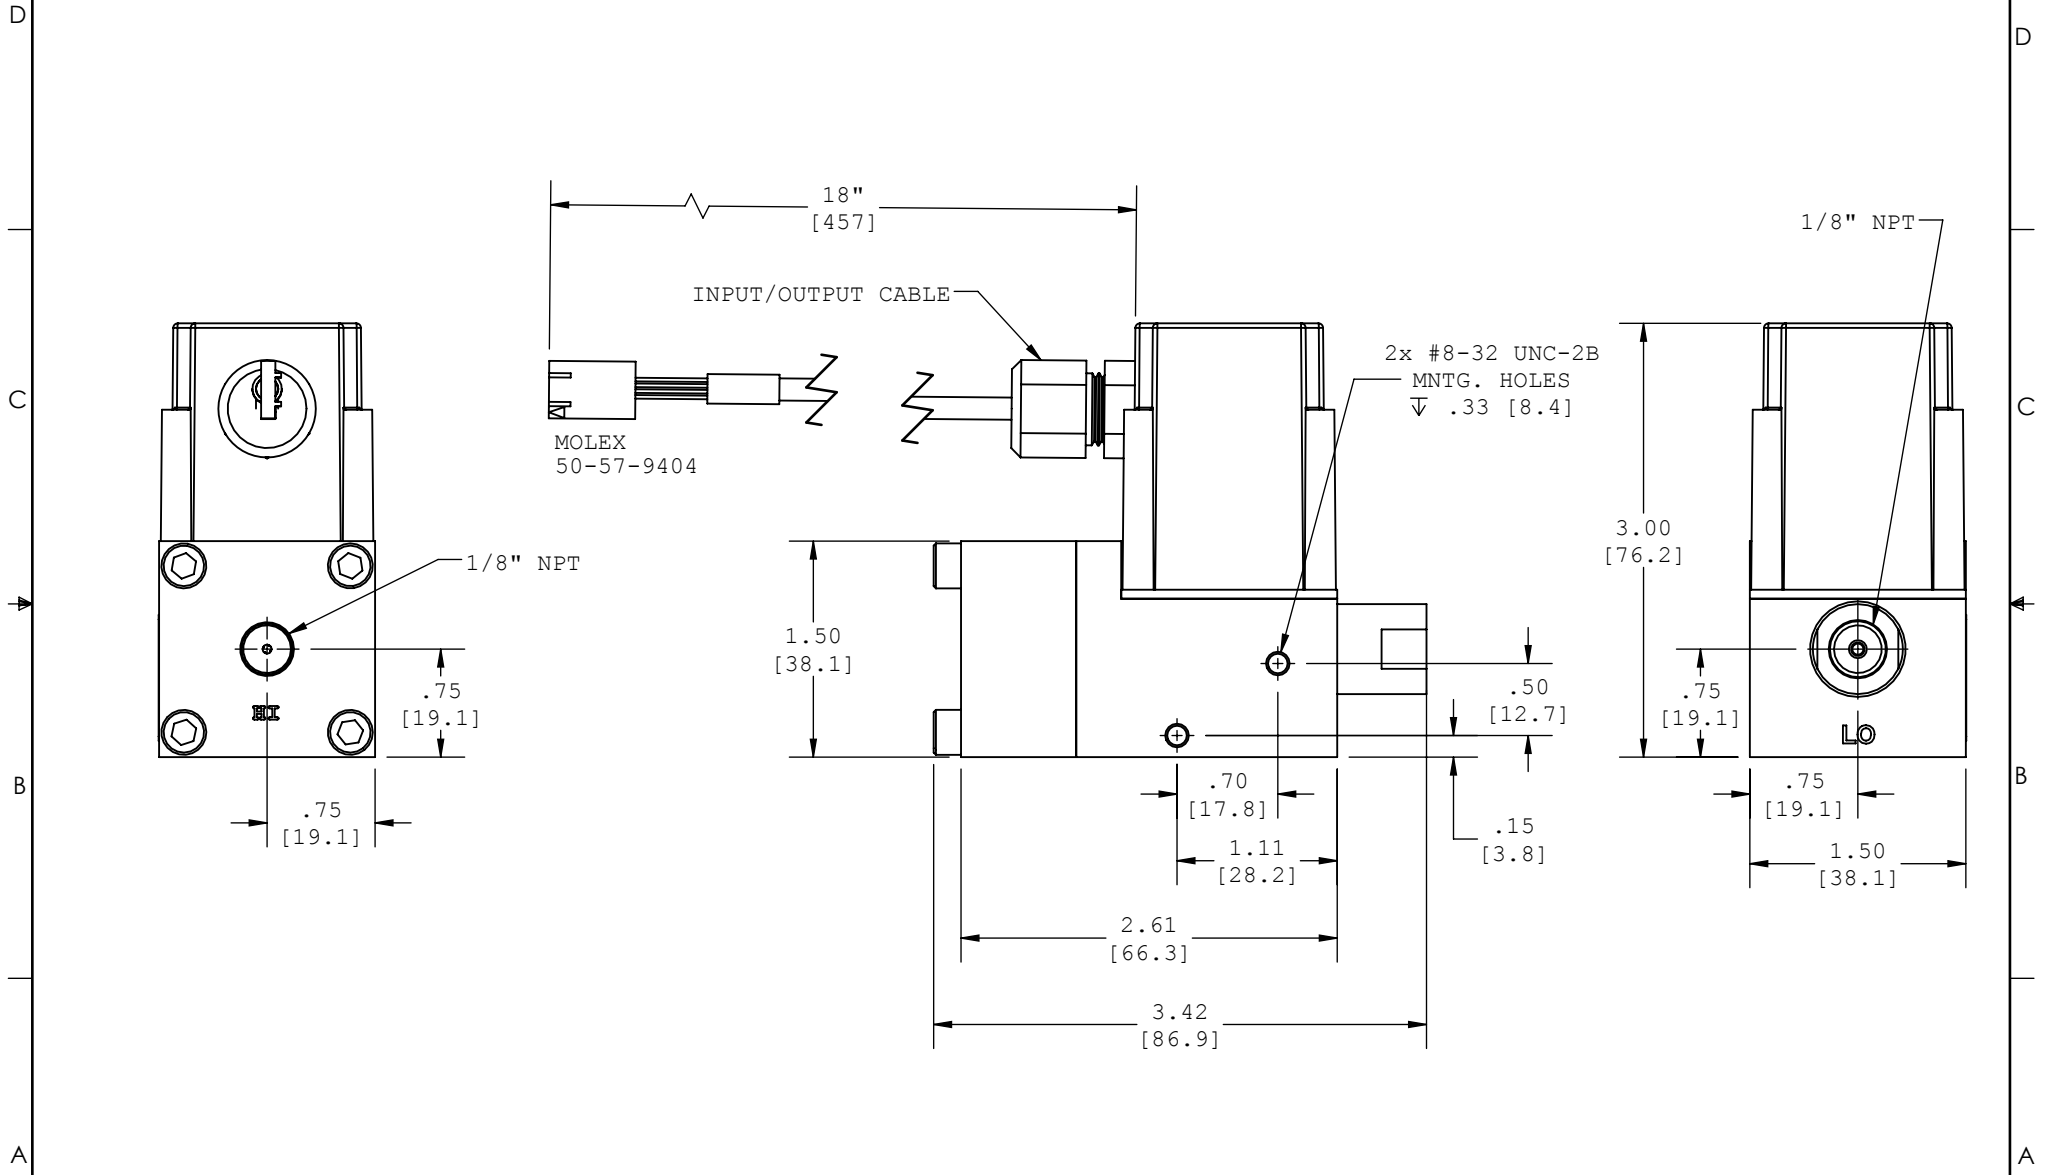

1020 TRANSMITTER SERIES - 1/8" NPT

SHT. 1 of 2 Rev.B  
SCALE: 3/4"=1

1020DIT-1A-1M-T(3 or 4)

BACK VIEW

1020DIT-4A-1M-T(3 or 4)

BACK VIEW

1020DIT-5A-1M-T(3 or 4)

BOTTOM VIEW

1020 TRANSMITTER SERIES - 1/8" NPT

1020DT-1A-T(5 or 6)

SHT. 1 of 1 Rev.B

SCALE: 3/4"=1

NOTE: DIMENSIONS IN BRACKETS ARE IN MILLIMETERS