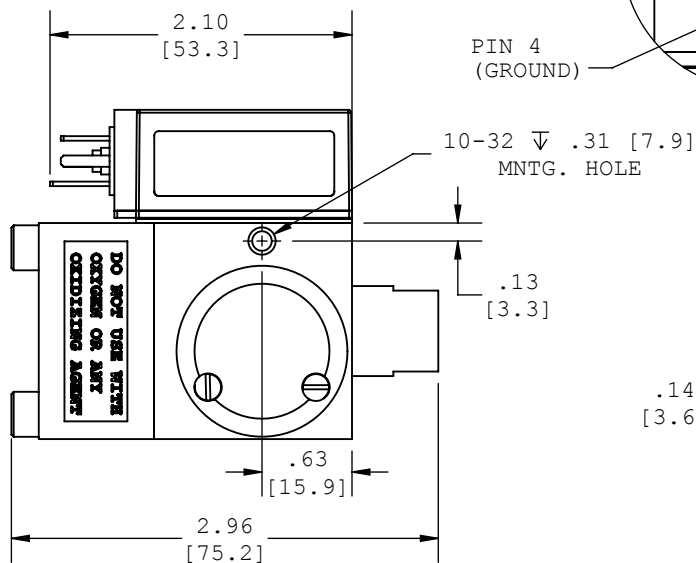

1020 TRANSMITTER SERIES - 1/8" NPT

SHT. 1 of 2 Rev.B  
SCALE: 3/4"=1

1020DIT-1A-1M-T(3 or 4)

BACK VIEW

1020DIT-4A-1M-T(3 or 4)

BACK VIEW

1020DIT-5A-1M-T(3 or 4)

BOTTOM VIEW

1020 TRANSMITTER SERIES - 1/8" NPT

1020DT-1A-T(5 or 6)

SHT. 1 of 1 Rev.B

SCALE: 3/4"=1

NOTE: DIMENSIONS IN BRACKETS ARE IN MILLIMETERS