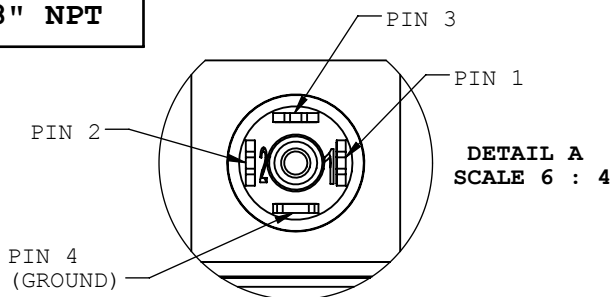

1020 TRANSMITTER SERIES - 1/8" NPT

SHT. 1 of 2 Rev.B  
SCALE: 3/4"=1

1020DIT-1A-1M-T(3 or 4)

BACK VIEW

1020DIT-4A-1M-T(3 or 4)

BACK VIEW

1020DIT-5A-1M-T(3 or 4)

BOTTOM VIEW

1020 TRANSMITTER SERIES - 1/8" NPT

1020DT-1A-T(5 or 6)

SHT. 1 of 1 Rev.B

SCALE: 3/4"=1

NOTE: DIMENSIONS IN BRACKETS ARE IN MILLIMETERS