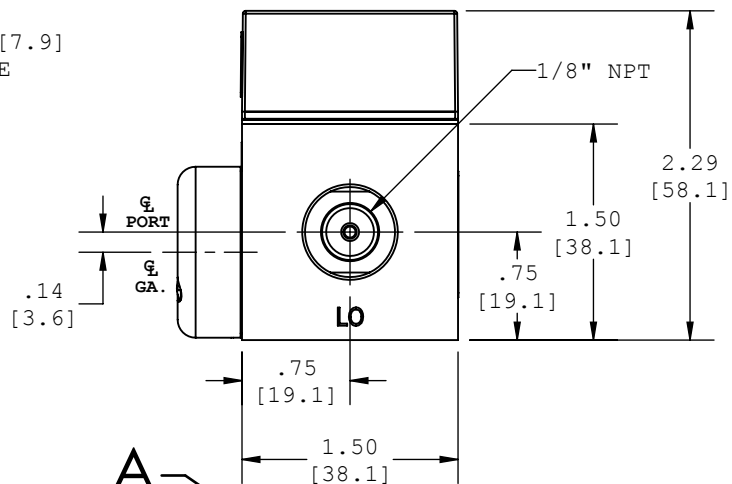

1020 TRANSMITTER SERIES - 1/8" NPT

SHT. 1 of 2 Rev.B  
SCALE: 3/4"=1

1020DIT-1A-1M-T(3 or 4)

BACK VIEW

1020DIT-4A-1M-T(3 or 4)

BACK VIEW

1020DIT-5A-1M-T(3 or 4)

BOTTOM VIEW

1020 TRANSMITTER SERIES - 1/8" NPT

1020DT-1A-T(5 or 6)

SHT. 1 of 1 Rev.B

SCALE: 3/4"=1

NOTE: DIMENSIONS IN BRACKETS ARE IN MILLIMETERS