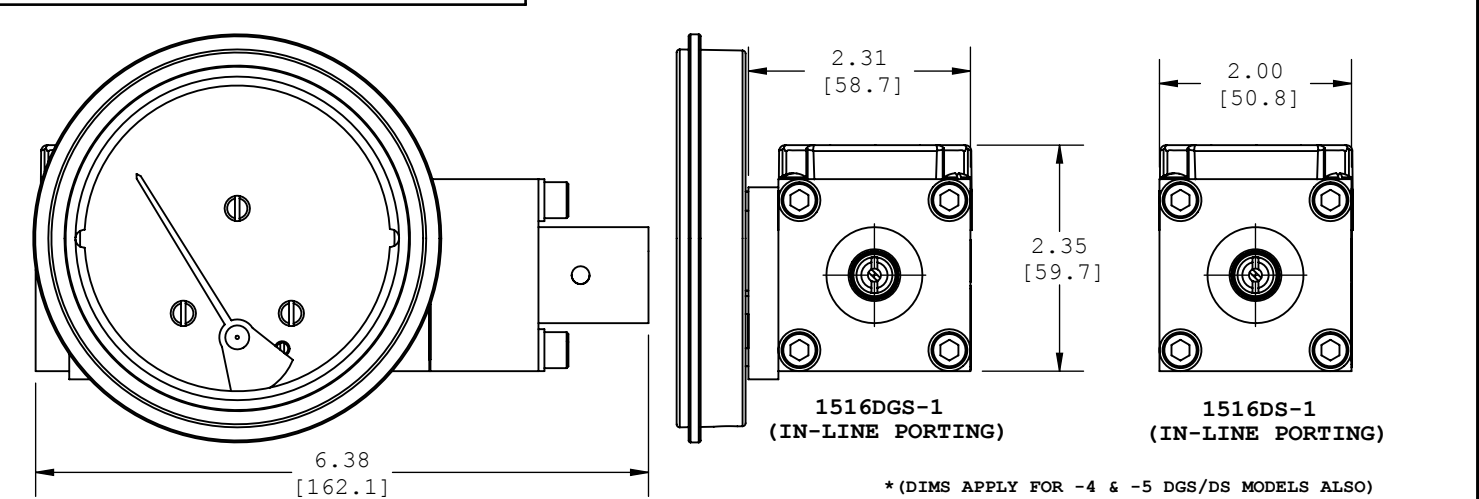

1516 SERIES

1516DG-1,-4 & -5 PORTING

1516DGS/DS-1,-4 & -5 MODELS

1516DGS/DS-1,-4,-5 PORTING

1516 SERIES

1516DGT/DT-1 MODELS

1516DGT-1 () -2.5B-T2 SHOWN

1516DT-1 () -T2 SHOWN

(DIMS APPLY TO 1516DT ALSO)

SEE SHEET 1 FOR DIAL SIZES OTHER THAN 2.5" B-STYLE