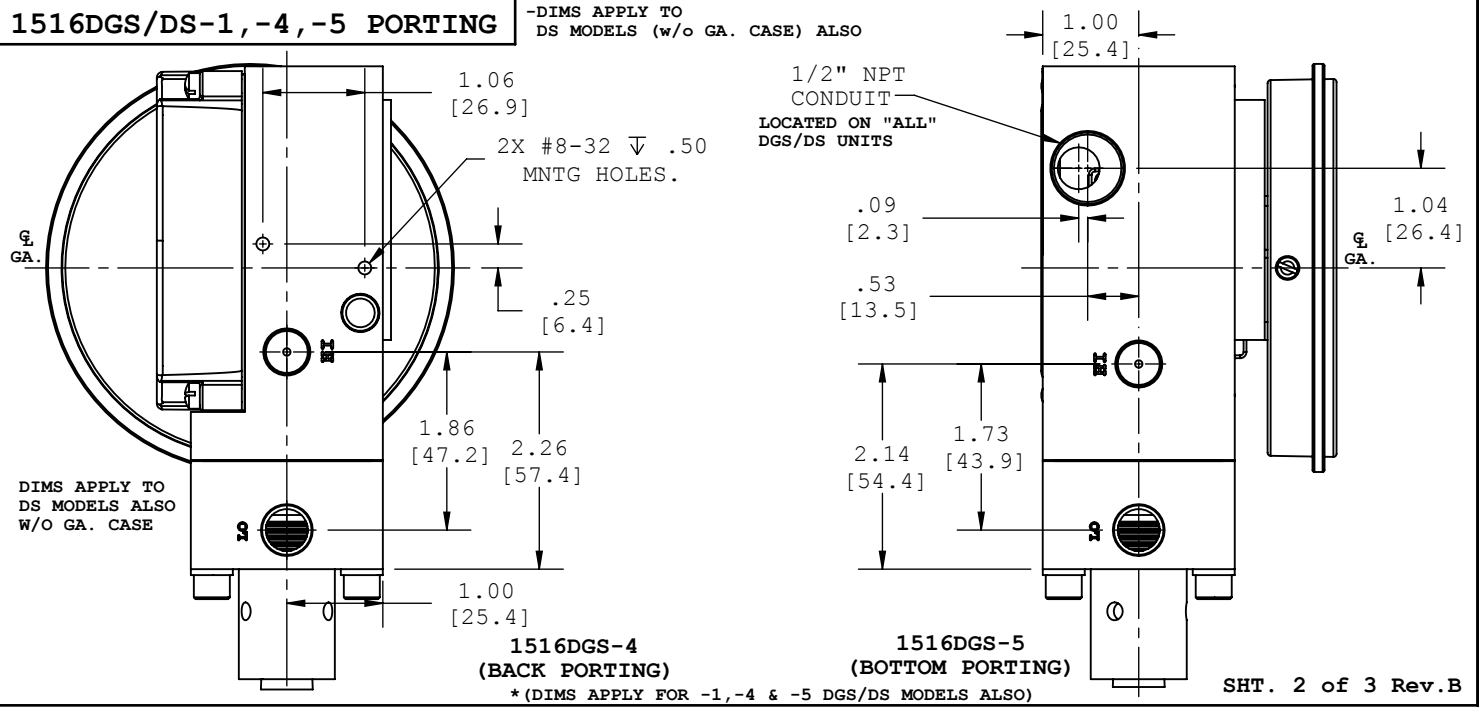

1516 SERIES

1516DG-1,-4 & -5 PORTING

1516DGS/DS-1,-4 & -5 MODELS

1516DGS/DS-1,-4,-5 PORTING

1516 SERIES

1516DGT/DT-1 MODELS

1516DGT-1 () -2.5B-T2 SHOWN

1516DT-1 () -T2 SHOWN

(DIMS APPLY TO 1516DT ALSO)

SEE SHEET 1 FOR DIAL SIZES OTHER THAN 2.5" B-STYLE