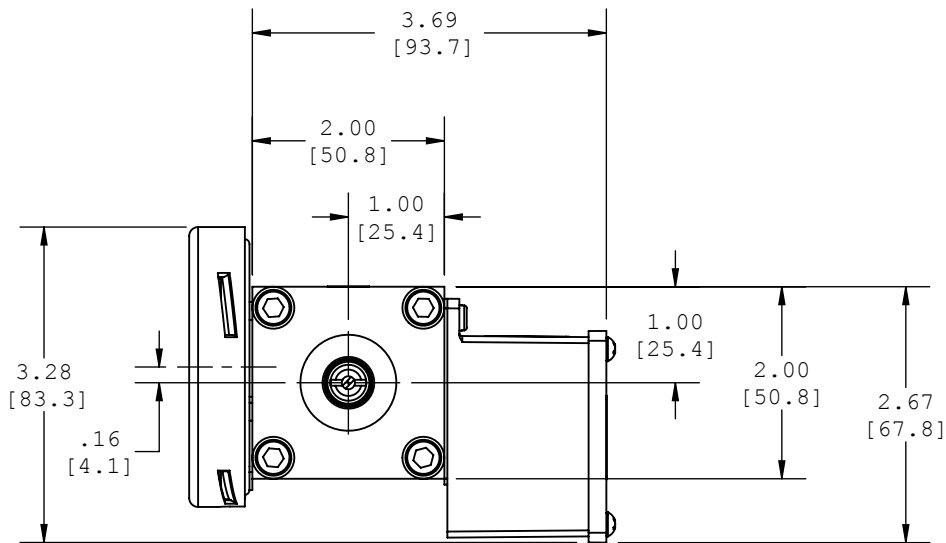

1516 SERIES

1516DG-1,-4 & -5 PORTING

1516DGS/DS-1,-4 & -5 MODELS

1516DGS/DS-1,-4,-5 PORTING

1516 SERIES

1516DGT/DT-1 MODELS

1516DGT-1 () -2.5B-T2 SHOWN

1516DT-1 () -T2 SHOWN

(DIMS APPLY TO 1516DT ALSO)

SEE SHEET 1 FOR DIAL SIZES OTHER THAN 2.5" B-STYLE