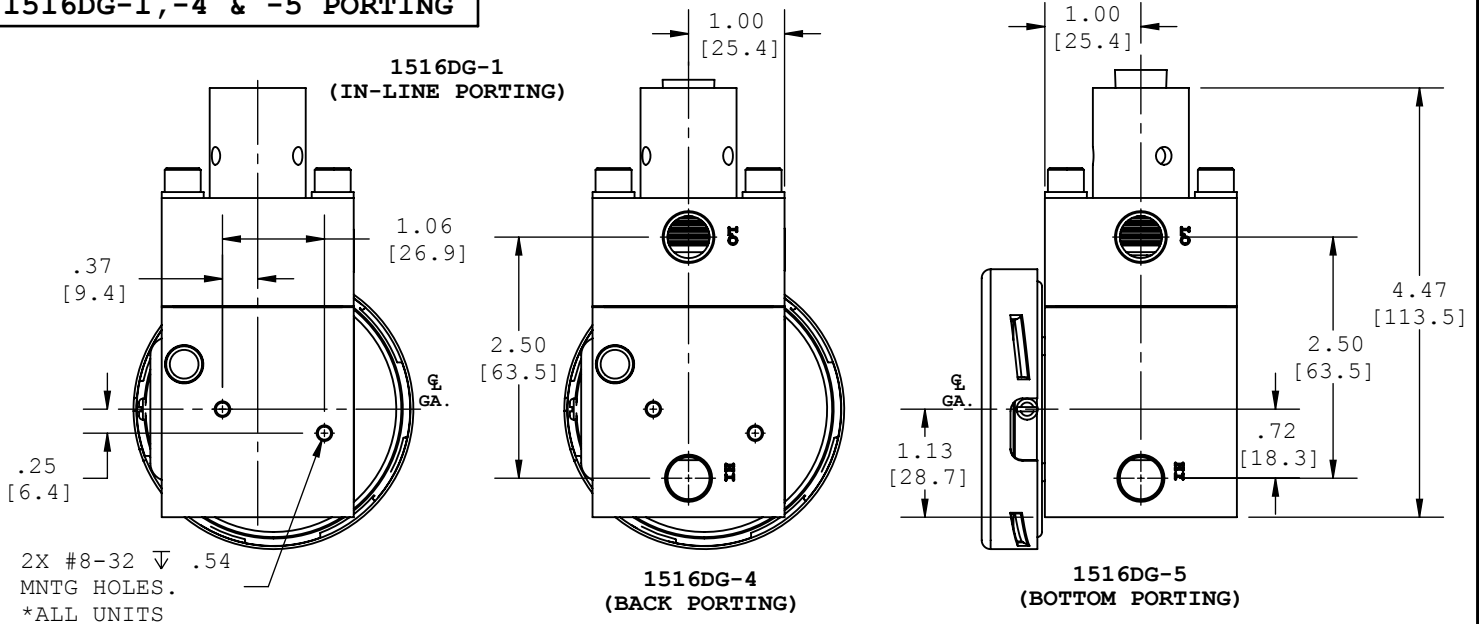

1516 SERIES

1516DG-1,-4 & -5 PORTING

1516DGS/DS-1,-4 & -5 MODELS

1516DGS/DS-1,-4,-5 PORTING

1516 SERIES

1516DGT/DT-1 MODELS

1516DGT-1 () -2.5B-T2 SHOWN

1516DT-1 () -T2 SHOWN

(DIMS APPLY TO 1516DT ALSO)

SEE SHEET 1 FOR DIAL SIZES OTHER THAN 2.5" B-STYLE