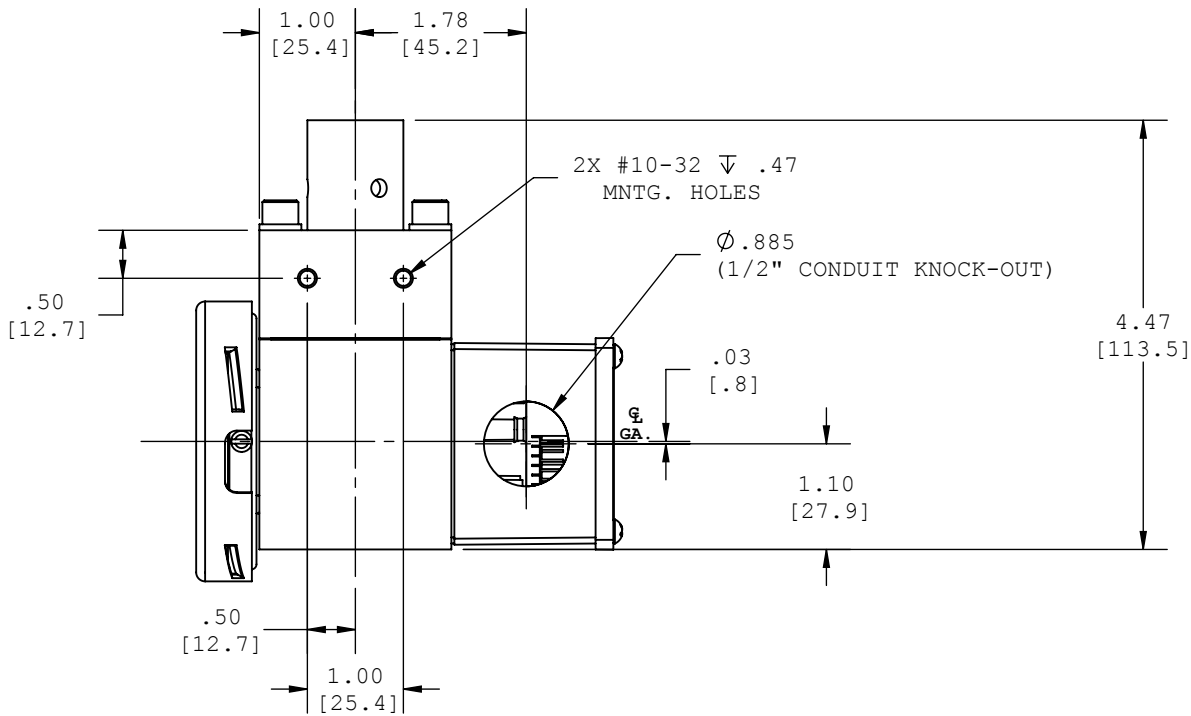

1516 SERIES

1516DG-1,-4 & -5 PORTING

1516DGS/DS-1,-4 & -5 MODELS

1516DGS/DS-1,-4,-5 PORTING

1516 SERIES

1516DGT/DT-1 MODELS

1516DGT-1 () -2.5B-T2 SHOWN

1516DT-1 () -T2 SHOWN

(DIMS APPLY TO 1516DT ALSO)

SEE SHEET 1 FOR DIAL SIZES OTHER THAN 2.5" B-STYLE