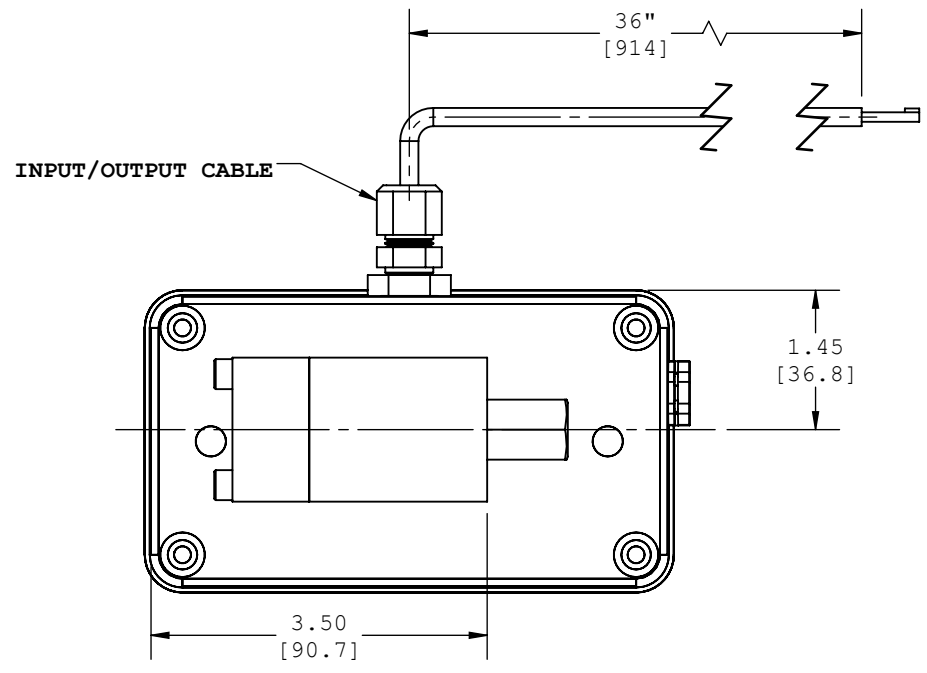

MOLEX 50579404

MATING CONNECTOR:
MOLEX 70545-0038
PROVIDED

NOTE: DIMENSIONS IN BRACKETS ARE IN MILLIMETERS