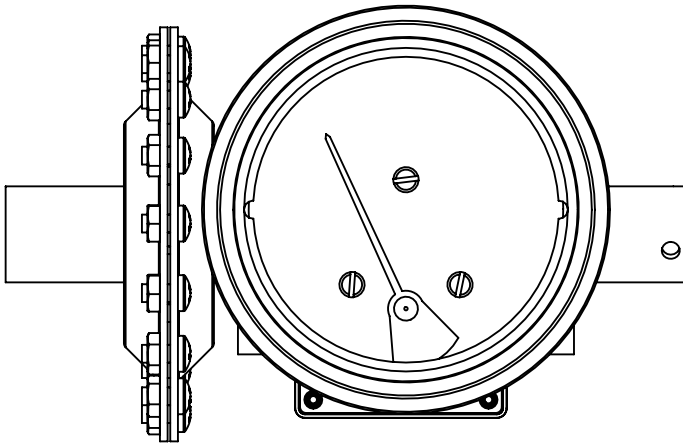

MODEL 1833DGS-1()-()-()-() (1/4" NPT)

with 2.5B GAUGE CASE

SCALE: 1/2"=1

with B-STYLE GAUGE CASE

SCALE: 3/8"=1

with F-STYLE GAUGE CASE

SCALE: 3/8"=1

MODEL 1833DGS-1()-()-()-R2 (1/4" NPT)

AVAILABLE IN "F"-STYLE

SCALE: 1/2"=1

MODEL 1833DGS-1()-()-()-T2 (1/4" NPT)

AVAILABLE IN "F"-STYLE

SCALE: 1/2"=1

MODEL 1833DS-1()-()-() & 1833DS-1()-R2 (1/4" NPT)

SCALE: 1/2"=1