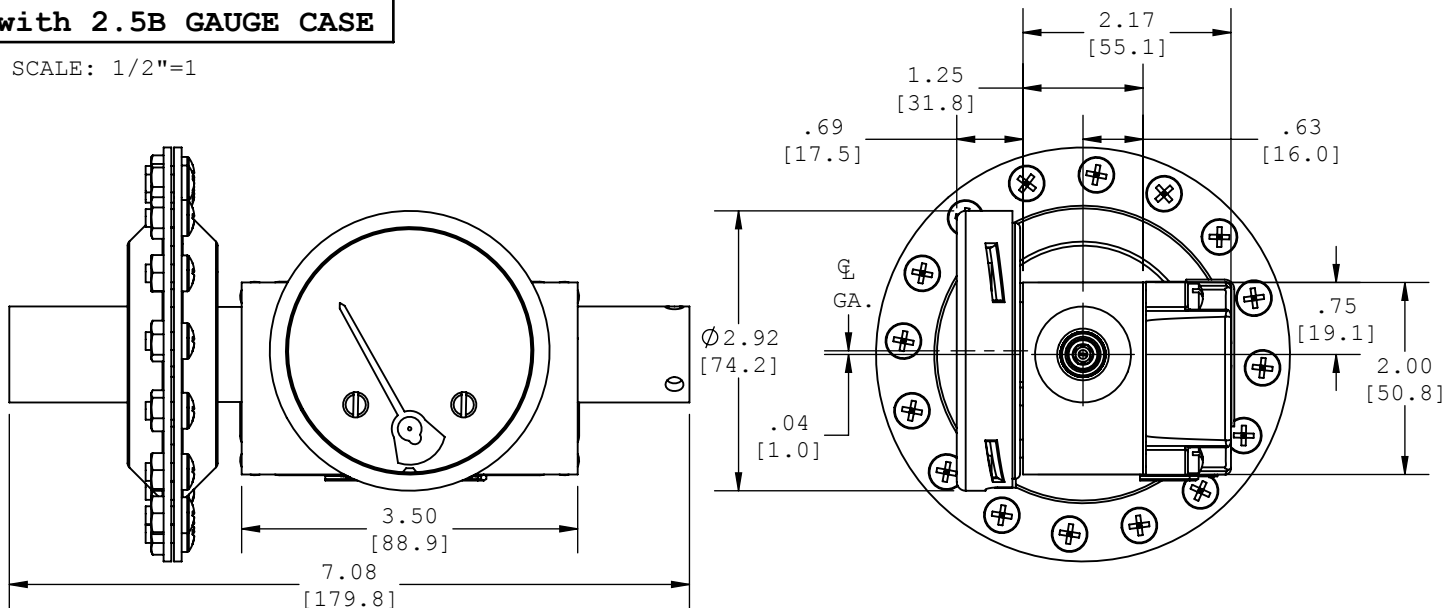

MODEL 1833DGS-1()-()-()-() (1/4" NPT)

with 2.5B GAUGE CASE

SCALE: 1/2"=1

with B-STYLE GAUGE CASE

SCALE: 3/8"=1

with F-STYLE GAUGE CASE

SCALE: 3/8"=1

MODEL 1833DGS-1()-()-()-R2 (1/4" NPT)

AVAILABLE IN "F"-STYLE

SCALE: 1/2"=1

MODEL 1833DGS-1()-()-()-T2 (1/4" NPT)

AVAILABLE IN "F"-STYLE

SCALE: 1/2"=1

MODEL 1833DS-1()-()-() & 1833DS-1()-R2 (1/4" NPT)

SCALE: 1/2"=1