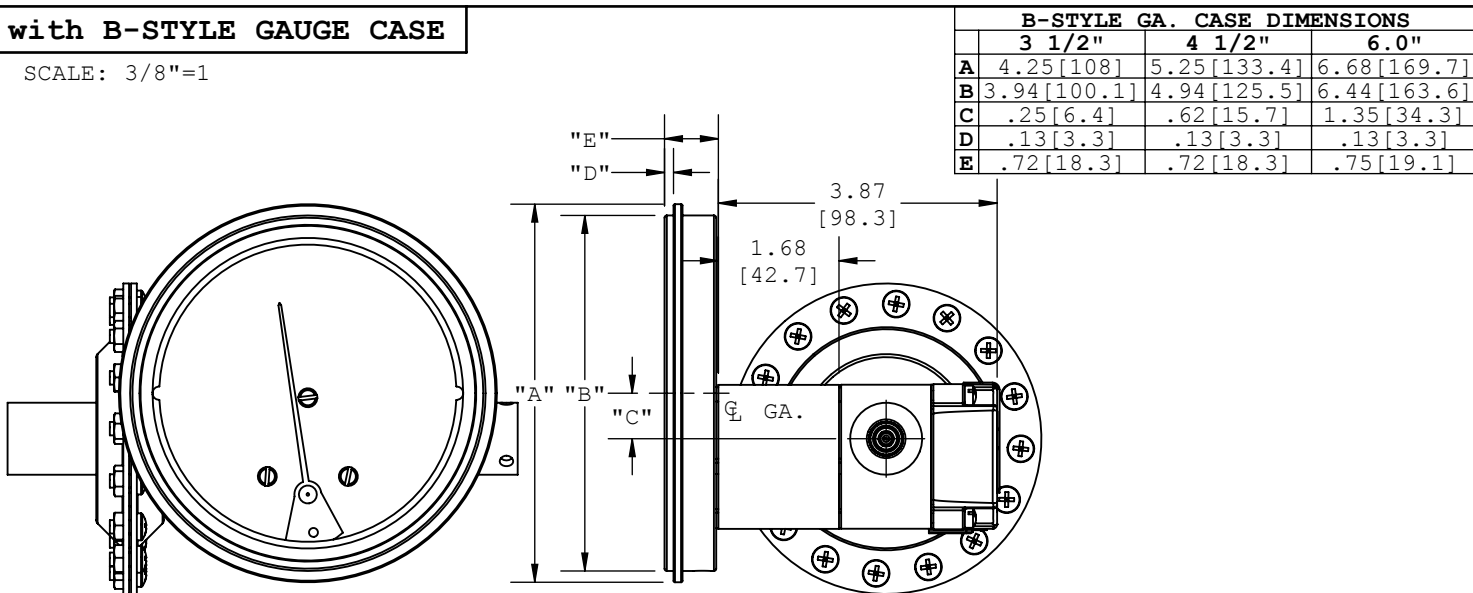

MODEL 1833DGS-1()-()-()-() (1/4" NPT)

with 2.5B GAUGE CASE

SCALE: 1/2"=1

with B-STYLE GAUGE CASE

SCALE: 3/8"=1

with F-STYLE GAUGE CASE

SCALE: 3/8"=1

MODEL 1833DGS-1()-()-()-R2 (1/4" NPT)

AVAILABLE IN "F"-STYLE

SCALE: 1/2"=1

MODEL 1833DGS-1()-()-()-T2 (1/4" NPT)

AVAILABLE IN "F"-STYLE

SCALE: 1/2"=1

MODEL 1833DS-1()-()-() & 1833DS-1()-R2 (1/4" NPT)

SCALE: 1/2"=1