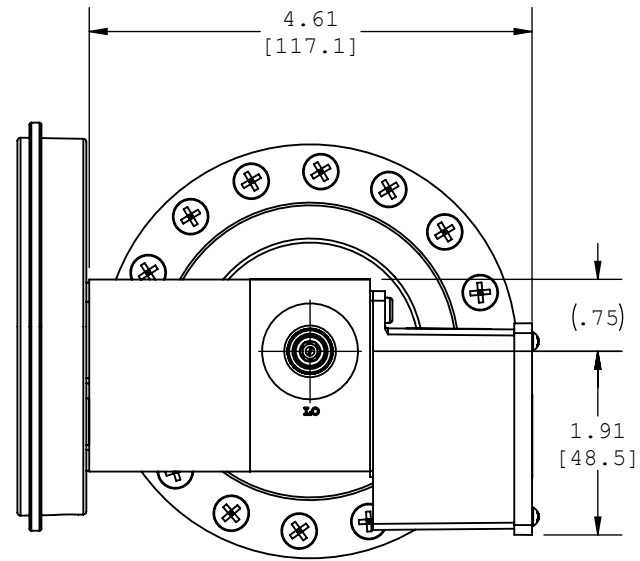

MODEL 1833DGS-1()-()-()-() (1/4" NPT)

with 2.5B GAUGE CASE

SCALE: 1/2"=1

with B-STYLE GAUGE CASE

SCALE: 3/8"=1

with F-STYLE GAUGE CASE

SCALE: 3/8"=1

MODEL 1833DGS-1()-()-()-R2 (1/4" NPT)

AVAILABLE IN "F"-STYLE

SCALE: 1/2"=1

MODEL 1833DGS-1()-()-()-T2 (1/4" NPT)

AVAILABLE IN "F"-STYLE

SCALE: 1/2"=1

MODEL 1833DS-1()-()-() & 1833DS-1()-R2 (1/4" NPT)

SCALE: 1/2"=1