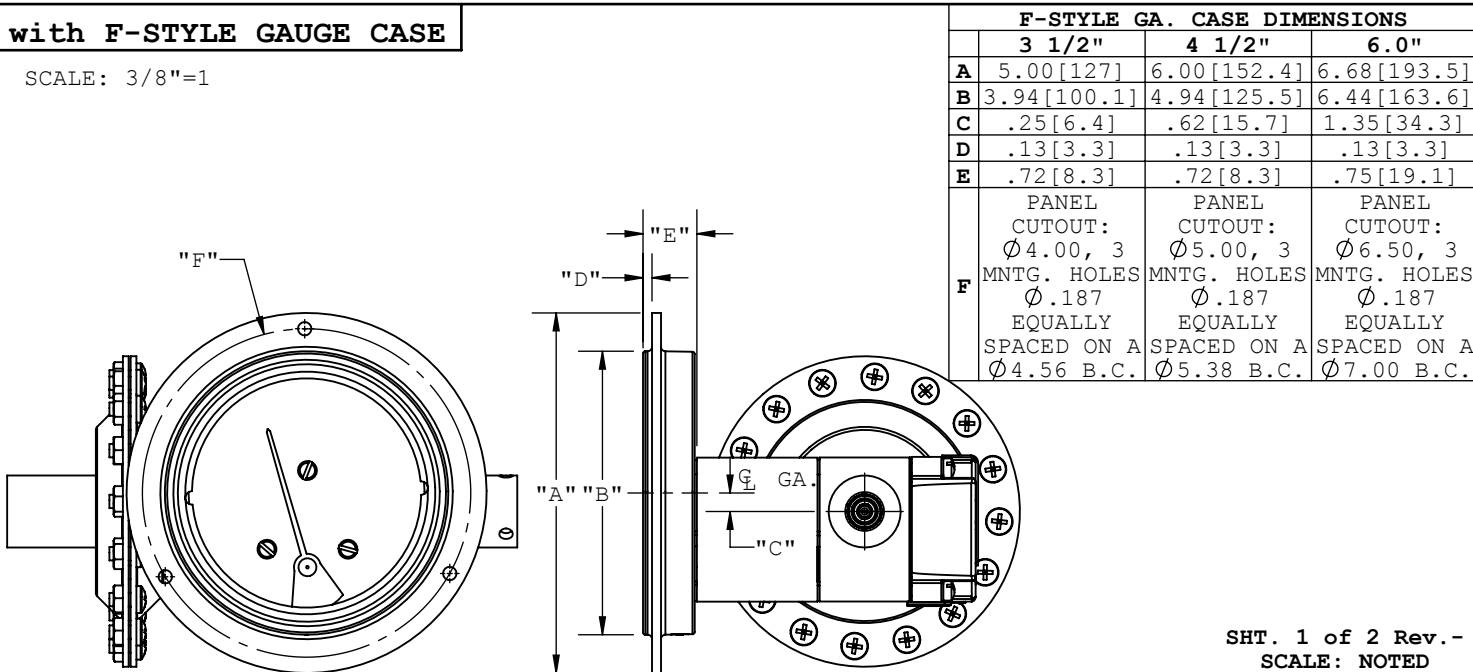

MODEL 1833DGS-1()-()-()-() (1/4" NPT)

with 2.5B GAUGE CASE

SCALE: 1/2"=1

with B-STYLE GAUGE CASE

SCALE: 3/8"=1

with F-STYLE GAUGE CASE

SCALE: 3/8"=1

MODEL 1833DGS-1()-()-()-R2 (1/4" NPT)

AVAILABLE IN "F"-STYLE

SCALE: 1/2"=1

MODEL 1833DGS-1()-()-()-T2 (1/4" NPT)

AVAILABLE IN "F"-STYLE

SCALE: 1/2"=1

MODEL 1833DS-1()-()-() & 1833DS-1()-R2 (1/4" NPT)

SCALE: 1/2"=1