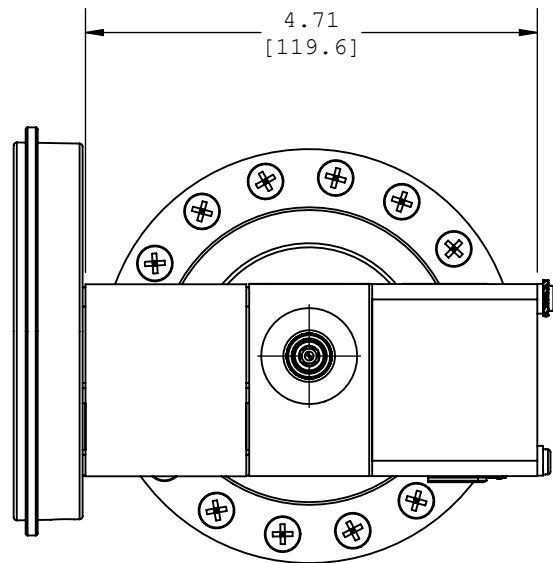

MODEL 1833DGS-1()-()-()-() (1/4" NPT)

with 2.5B GAUGE CASE

SCALE: 1/2"=1

with B-STYLE GAUGE CASE

SCALE: 3/8"=1

with F-STYLE GAUGE CASE

SCALE: 3/8"=1

MODEL 1833DGS-1()-()-()-R2 (1/4" NPT)

AVAILABLE IN "F"-STYLE

SCALE: 1/2"=1

MODEL 1833DGS-1()-()-()-T2 (1/4" NPT)

AVAILABLE IN "F"-STYLE

SCALE: 1/2"=1

MODEL 1833DS-1()-()-() & 1833DS-1()-R2 (1/4" NPT)

SCALE: 1/2"=1