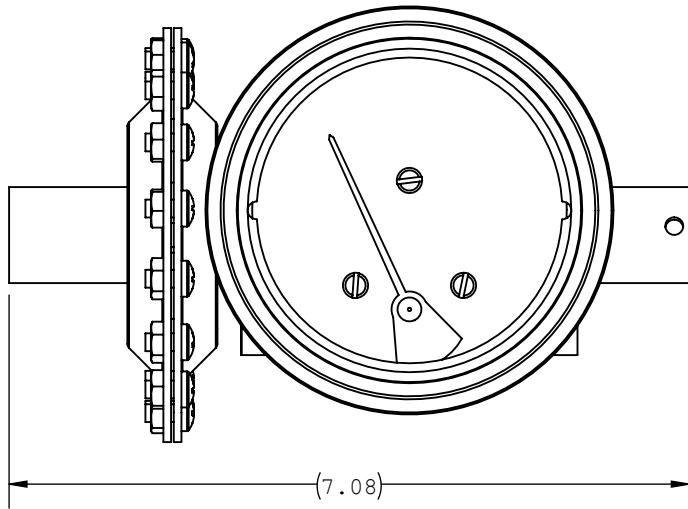

MODEL 1833DGS-1()-()-()-() (1/4" NPT)

with 2.5B GAUGE CASE

SCALE: 1/2"=1

with B-STYLE GAUGE CASE

SCALE: 3/8"=1

with F-STYLE GAUGE CASE

SCALE: 3/8"=1

MODEL 1833DGS-1()-()-()-R2 (1/4" NPT)

AVAILABLE IN "F"-STYLE

SCALE: 1/2"=1

MODEL 1833DGS-1()-()-()-T2 (1/4" NPT)

AVAILABLE IN "F"-STYLE

SCALE: 1/2"=1

MODEL 1833DS-1()-()-() & 1833DS-1()-R2 (1/4" NPT)

SCALE: 1/2"=1