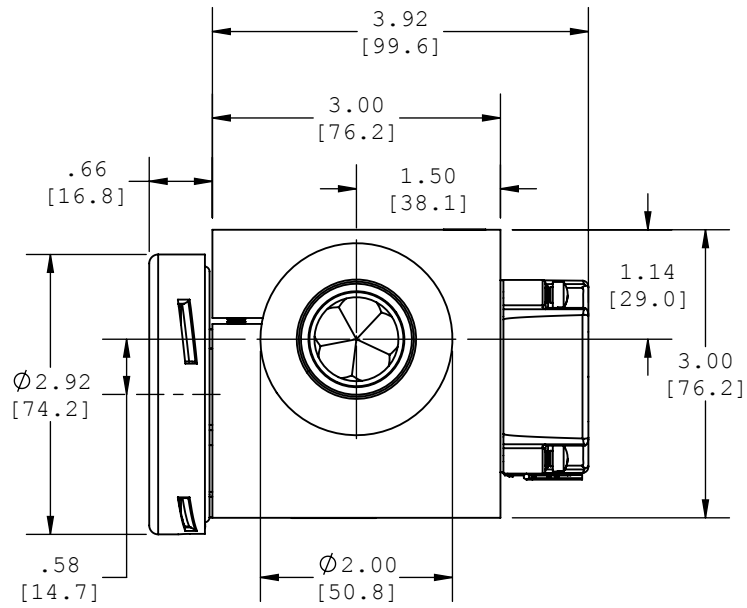

2.5B STYLE GAUGE CASE

with B-STYLE GAUGE CASE

GAUGE CASE SIZES & DIMENSIONS

	3.5"	4.5"	6.0"
A	4.25[108.0]	5.25[133.4]	6.40[162.6]
B	3.94[100.1]	4.94[125.5]	5.89[149.6]
C	.34[8.7]	.04[1.0]	*.76[19.3]
D	.13[3.3]	.13[3.3]	.39[9.9]
E	.72[18.3]	.72[18.3]	.85[21.6]

* CL OF GAUGE IS ABOVE CL OF PORT