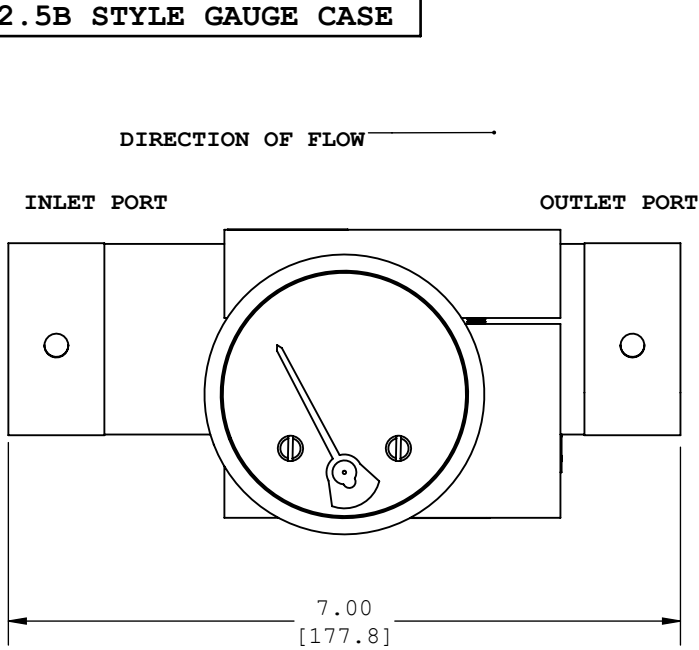

2.5B STYLE GAUGE CASE

with B-STYLE GAUGE CASE

GAUGE CASE SIZES & DIMENSIONS

	3.5"	4.5"	6.0"
A	4.25[108.0]	5.25[133.4]	6.40[162.6]
B	3.94[100.1]	4.94[125.5]	5.89[149.6]
C	.34[8.7]	.04[1.0]	*.76[19.3]
D	.13[3.3]	.13[3.3]	.39[9.9]
E	.72[18.3]	.72[18.3]	.85[21.6]

* CL OF GAUGE IS ABOVE CL OF PORT