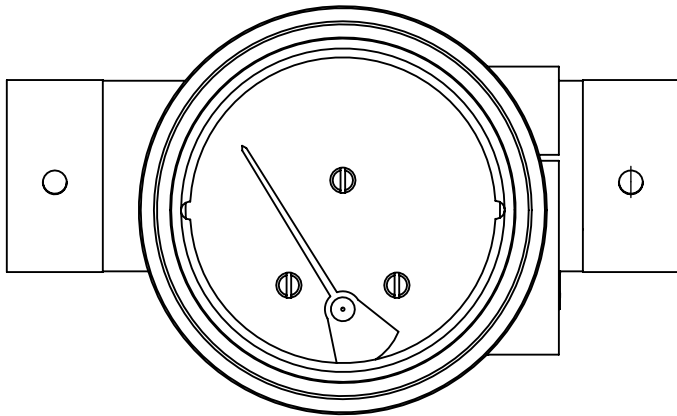

2.5B STYLE GAUGE CASE

with B-STYLE GAUGE CASE

GAUGE CASE SIZES & DIMENSIONS

	3.5"	4.5"	6.0"
A	4.25[108.0]	5.25[133.4]	6.40[162.6]
B	3.94[100.1]	4.94[125.5]	5.89[149.6]
C	.34[8.7]	.04[1.0]	*.76[19.3]
D	.13[3.3]	.13[3.3]	.39[9.9]
E	.72[18.3]	.72[18.3]	.85[21.6]

* CL OF GAUGE IS ABOVE CL OF PORT