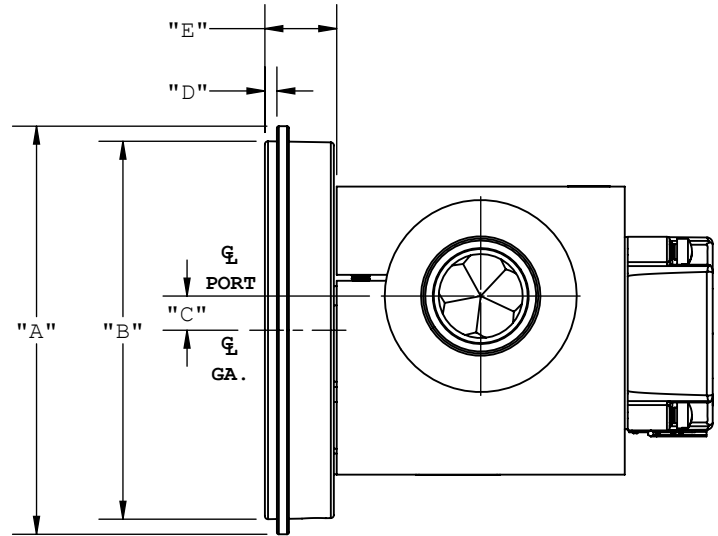

2.5B STYLE GAUGE CASE

with B-STYLE GAUGE CASE

GAUGE CASE SIZES & DIMENSIONS

	3.5"	4.5"	6.0"
A	4.25[108.0]	5.25[133.4]	6.40[162.6]
B	3.94[100.1]	4.94[125.5]	5.89[149.6]
C	.34[8.7]	.04[1.0]	*.76[19.3]
D	.13[3.3]	.13[3.3]	.39[9.9]
E	.72[18.3]	.72[18.3]	.85[21.6]

* CL OF GAUGE IS ABOVE CL OF PORT