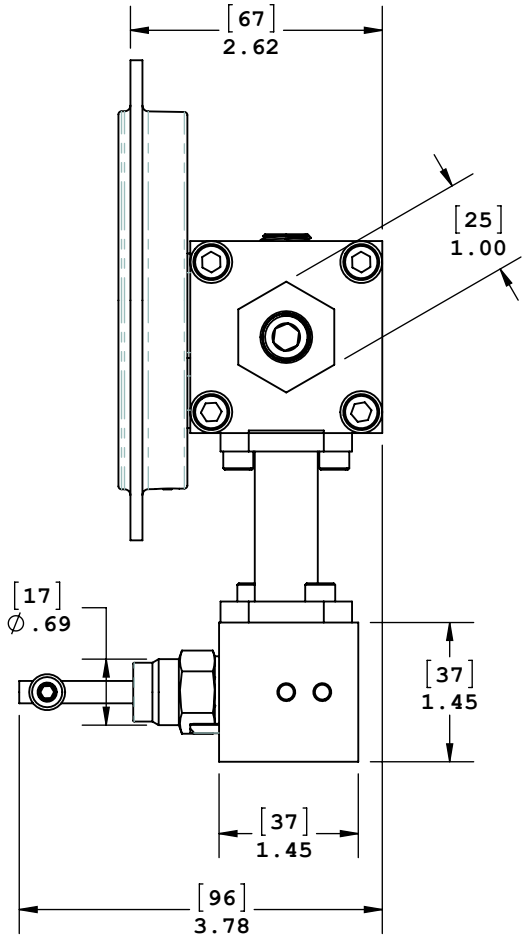

4310()-()-()

SHT. 1 OF 2 REV. D

CYROCOMBO UNMOUNTED - CCU
100mm LEVEL GAUGE

SCALE: 1/2"=1"

NOTE: DIMENSIONS IN BRACKETS ARE IN MILLIMETERS

150mm DIAMETER LEVEL GAUGE
with GAUGE CONNECTOR OPTION

SCALE: 1/4"=1"

100mm DIAMETER LEVEL GAUGE
with GAUGE CONNECTOR OPTION

NOTE: DIMENSIONS IN BRACKETS ARE IN MILLIMETERS