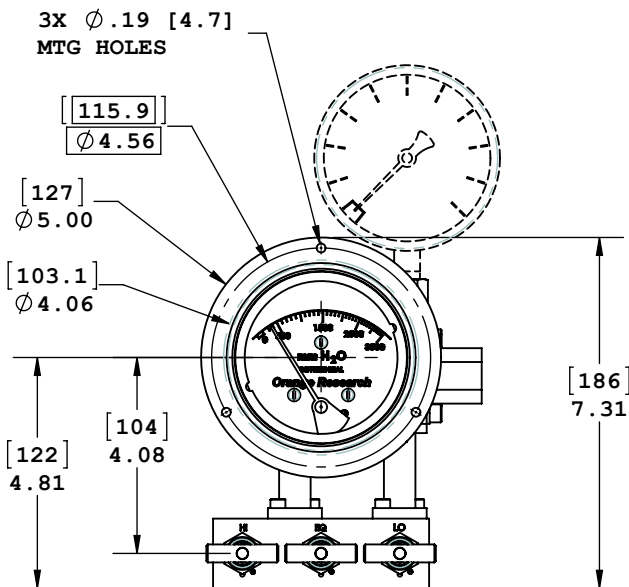

4310()-()-()

SHT. 1 OF 2 REV. D

CYROCOMBO UNMOUNTED - CCU
100mm LEVEL GAUGE

SCALE: 1/2"=1"

NOTE: DIMENSIONS IN BRACKETS ARE IN MILLIMETERS

150mm DIAMETER LEVEL GAUGE
with GAUGE CONNECTOR OPTION

SCALE: 1/4"=1"

100mm DIAMETER LEVEL GAUGE
with GAUGE CONNECTOR OPTION

NOTE: DIMENSIONS IN BRACKETS ARE IN MILLIMETERS