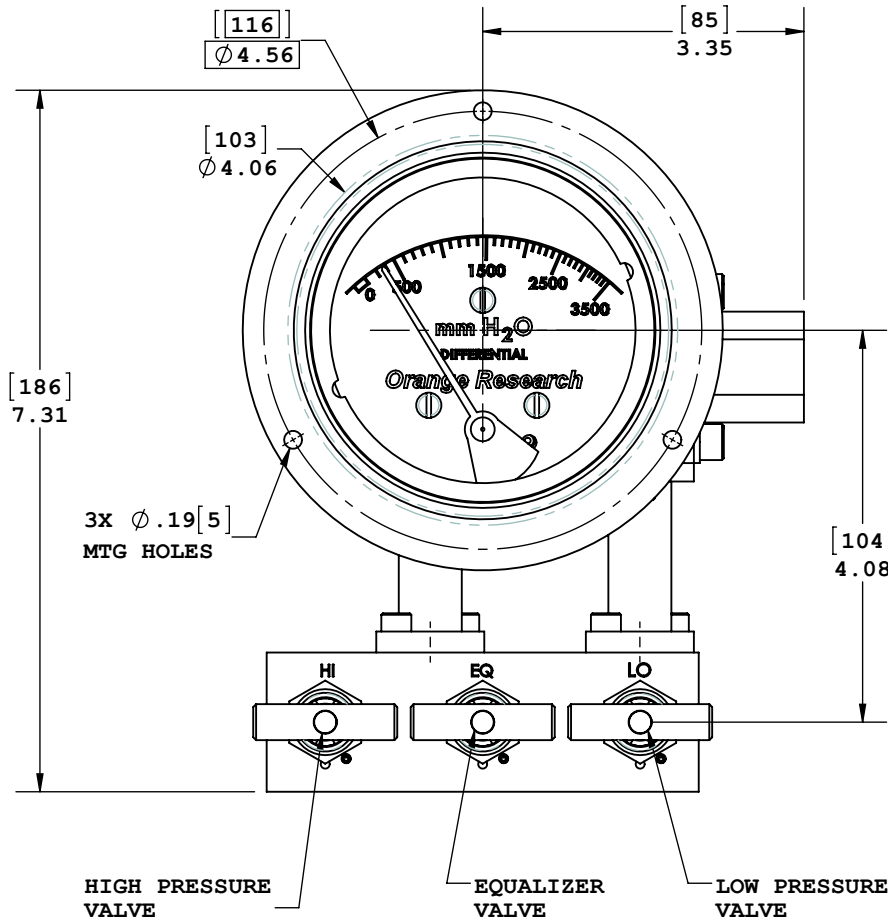

4310()-()-()

SHT. 1 OF 2 REV. D

CYROCOMBO UNMOUNTED - CCU
100mm LEVEL GAUGE

SCALE: 1/2"=1"

NOTE: DIMENSIONS IN BRACKETS ARE IN MILLIMETERS

150mm DIAMETER LEVEL GAUGE
with GAUGE CONNECTOR OPTION

SCALE: 1/4"=1"

100mm DIAMETER LEVEL GAUGE
with GAUGE CONNECTOR OPTION

NOTE: DIMENSIONS IN BRACKETS ARE IN MILLIMETERS