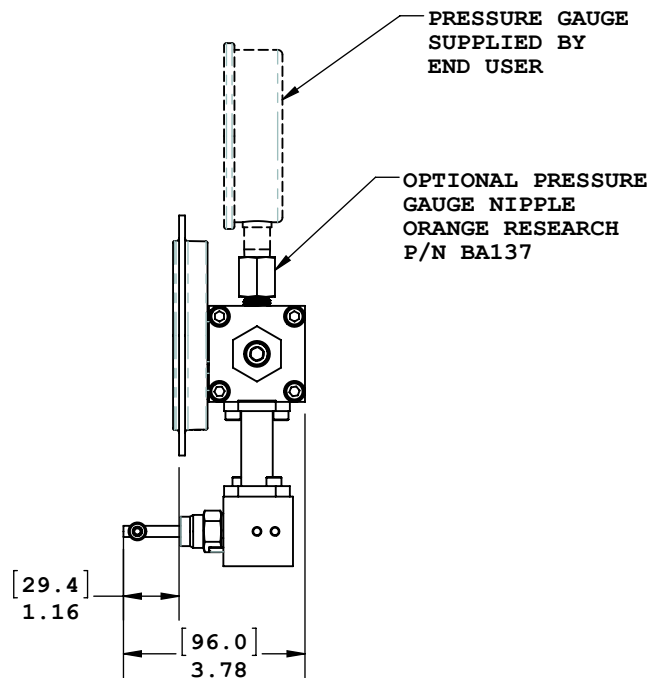

4310()-()-()

SHT. 1 OF 2 REV. D

CYROCOMBO UNMOUNTED - CCU
100mm LEVEL GAUGE

SCALE: 1/2"=1"

NOTE: DIMENSIONS IN BRACKETS ARE IN MILLIMETERS

150mm DIAMETER LEVEL GAUGE
with GAUGE CONNECTOR OPTION

SCALE: 1/4"=1"

100mm DIAMETER LEVEL GAUGE
with GAUGE CONNECTOR OPTION

NOTE: DIMENSIONS IN BRACKETS ARE IN MILLIMETERS