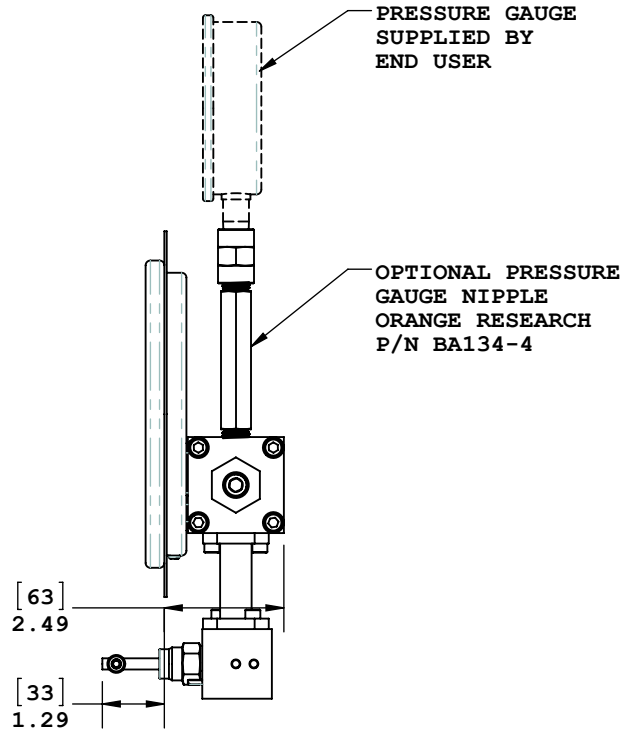

4310()-()-()

SHT. 1 OF 2 REV. D

CYROCOMBO UNMOUNTED - CCU
100mm LEVEL GAUGE

SCALE: 1/2"=1"

NOTE: DIMENSIONS IN BRACKETS ARE IN MILLIMETERS

150mm DIAMETER LEVEL GAUGE
with GAUGE CONNECTOR OPTION

SCALE: 1/4"=1"

100mm DIAMETER LEVEL GAUGE
with GAUGE CONNECTOR OPTION

NOTE: DIMENSIONS IN BRACKETS ARE IN MILLIMETERS