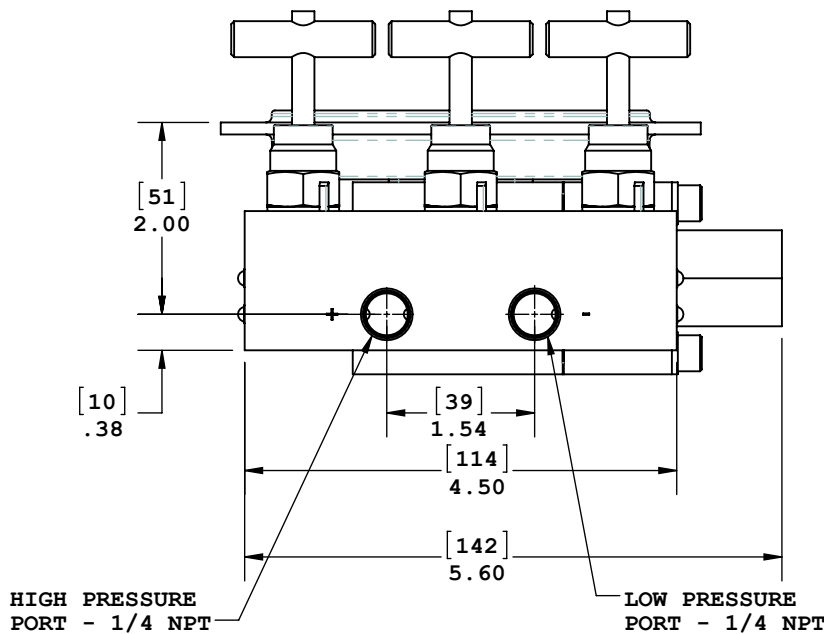

4310()-()-()

SHT. 1 OF 2 REV. D

CYROCOMBO UNMOUNTED - CCU
100mm LEVEL GAUGE

SCALE: 1/2"=1"

NOTE: DIMENSIONS IN BRACKETS ARE IN MILLIMETERS

150mm DIAMETER LEVEL GAUGE
with GAUGE CONNECTOR OPTION

SCALE: 1/4"=1"

100mm DIAMETER LEVEL GAUGE
with GAUGE CONNECTOR OPTION

NOTE: DIMENSIONS IN BRACKETS ARE IN MILLIMETERS