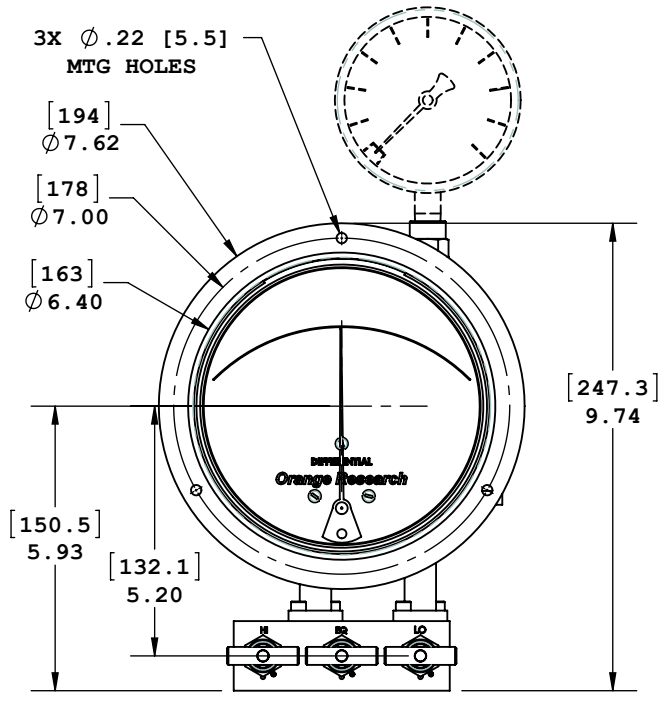

4310()-()-()

SHT. 1 OF 2 REV. D

CYROCOMBO UNMOUNTED - CCU
100mm LEVEL GAUGE

SCALE: 1/2"=1"

NOTE: DIMENSIONS IN BRACKETS ARE IN MILLIMETERS

150mm DIAMETER LEVEL GAUGE
with GAUGE CONNECTOR OPTION

SCALE: 1/4"=1"

100mm DIAMETER LEVEL GAUGE
with GAUGE CONNECTOR OPTION

NOTE: DIMENSIONS IN BRACKETS ARE IN MILLIMETERS