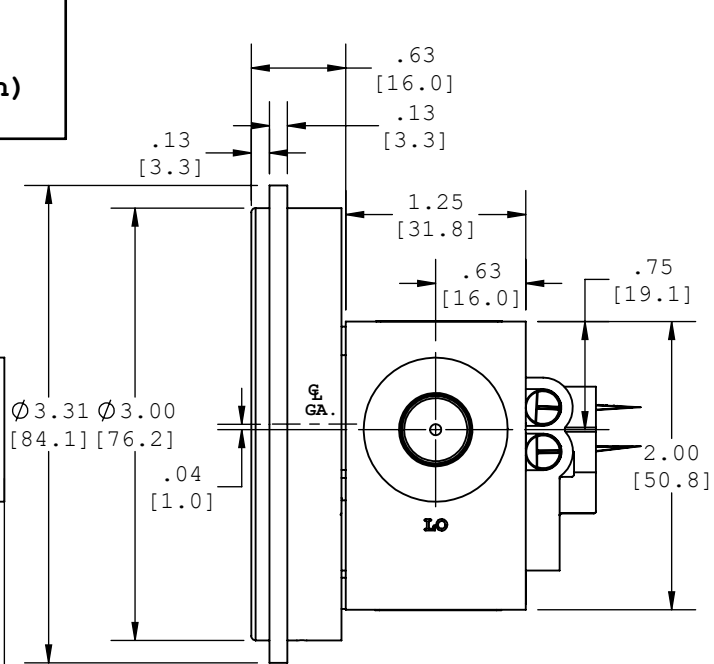

1201PG/2221FG-1D-2.5M (no switch)
 1201PGS/2221FGS-1D-2.5M-() (1 switch)
 1201PGS/2221FGS-1D-2.5M-()-() (2 switch)
 PVC

2.5M GAUGE CASE SHOWN
 *available with 3.5M
 (see below for 3.5M dimensions)

2 SWITCH UNIT SHOWN

SCALE 3/4"=1