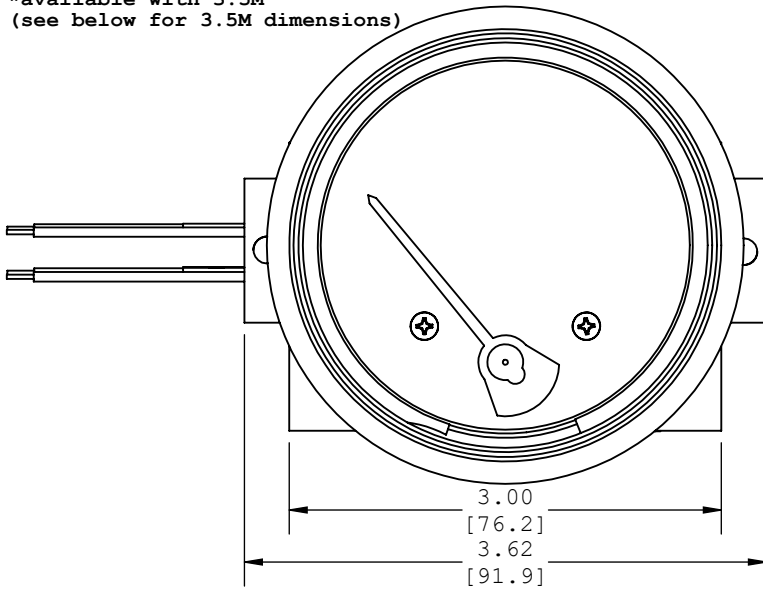

1201PG/2221FG-1D-2.5M (no switch)
 1201PGS/2221FGS-1D-2.5M-() (1 switch)
 1201PGS/2221FGS-1D-2.5M-()-() (2 switch)
 PVC

2.5M GAUGE CASE SHOWN
 *available with 3.5M
 (see below for 3.5M dimensions)

2 SWITCH UNIT SHOWN

SCALE 3/4"=1