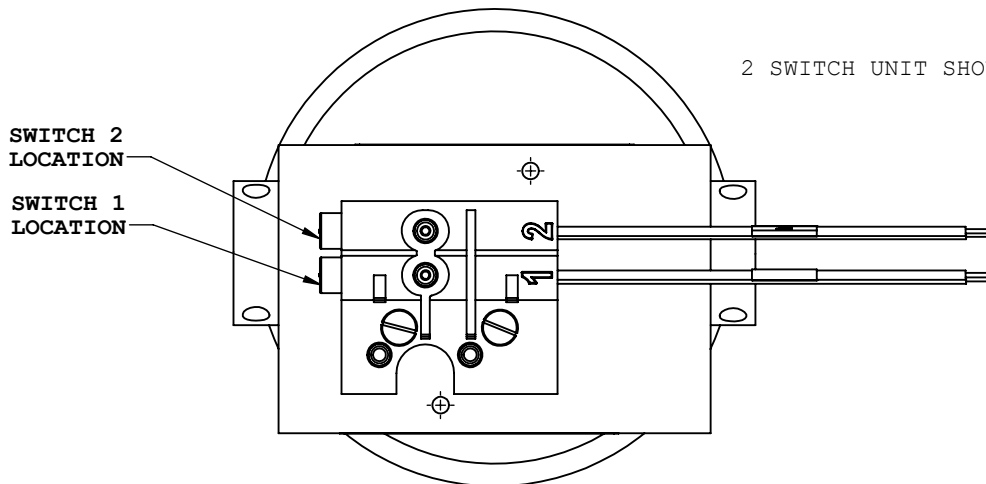

1201PG/2221FG-1D-2.5M (no switch)
 1201PGS/2221FGS-1D-2.5M-() (1 switch)
 1201PGS/2221FGS-1D-2.5M-()-() (2 switch)
 PVC

2.5M GAUGE CASE SHOWN
 *available with 3.5M
 (see below for 3.5M dimensions)

2 SWITCH UNIT SHOWN

SCALE 3/4"=1