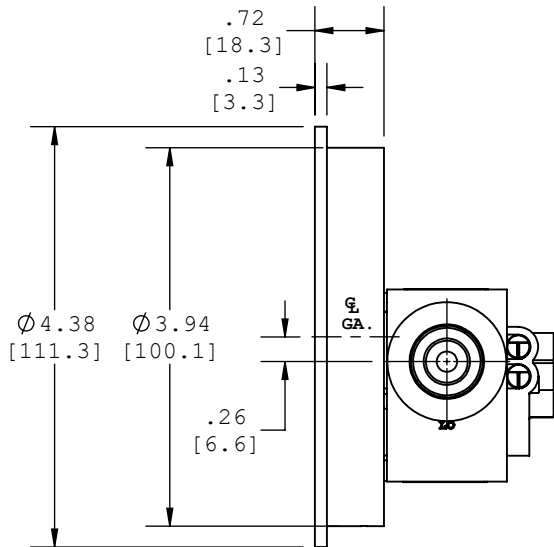

2321FG-1D-3.5M (no switch)
 2321FGS-1D-3.5M-() (1 switch)
 2321FGS-1D-3.5M-()-() (2 switch)
 PVC

3.5M GAUGE CASE SHOWN
 *available with 2.5M
 (see above for 2.5M dimensions)

2 SWITCH UNIT SHOWN

NOTE: DIMENSIONS IN BRACKETS ARE IN MILLIMETERS

SHT. 1 of 1 Rev.C
 SCALE 1/2"=1