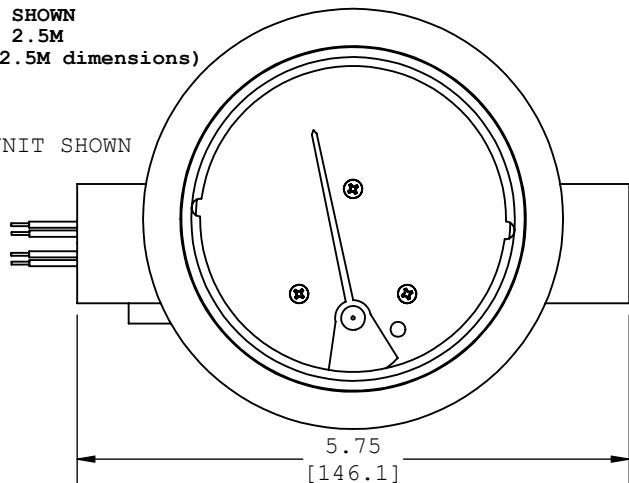

2321FG-1D-3.5M (no switch)
 2321FGS-1D-3.5M-() (1 switch)
 2321FGS-1D-3.5M-()-() (2 switch)
 PVC

3.5M GAUGE CASE SHOWN
 *available with 2.5M
 (see above for 2.5M dimensions)

2 SWITCH UNIT SHOWN

NOTE: DIMENSIONS IN BRACKETS ARE IN MILLIMETERS

SHT. 1 of 1 Rev.C
 SCALE 1/2"=1