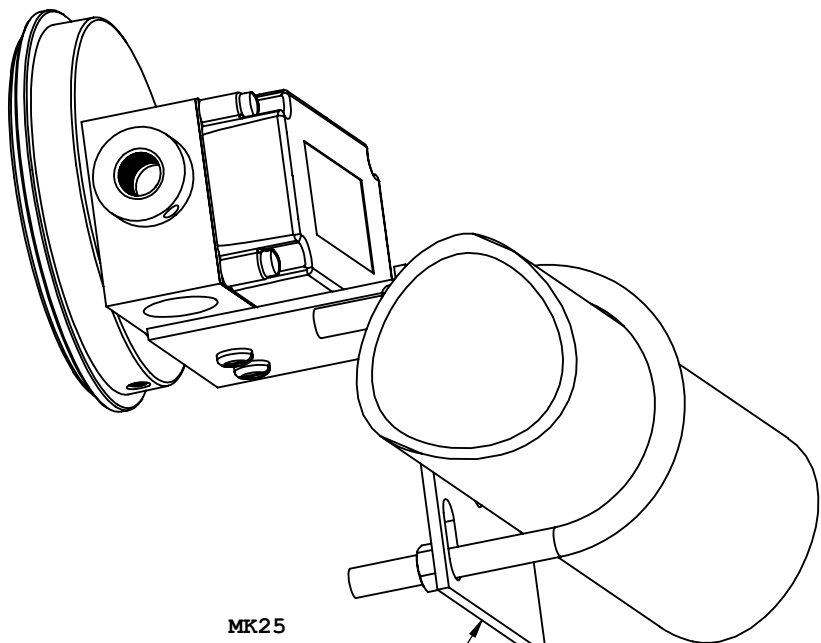

MK2
Flush Mount
1203/1303PG/PGS Series

MK25
2" Pipe Mount
Horizontal
1203/1303PG/PGS/PS Series

1203/1303PS Series
MK5
Flush Mount

MK41
Flush Mount
1203/1303P(G)T Series

1203/1303P(G)T Series
MK43
2" Pipe Mount
Vertical