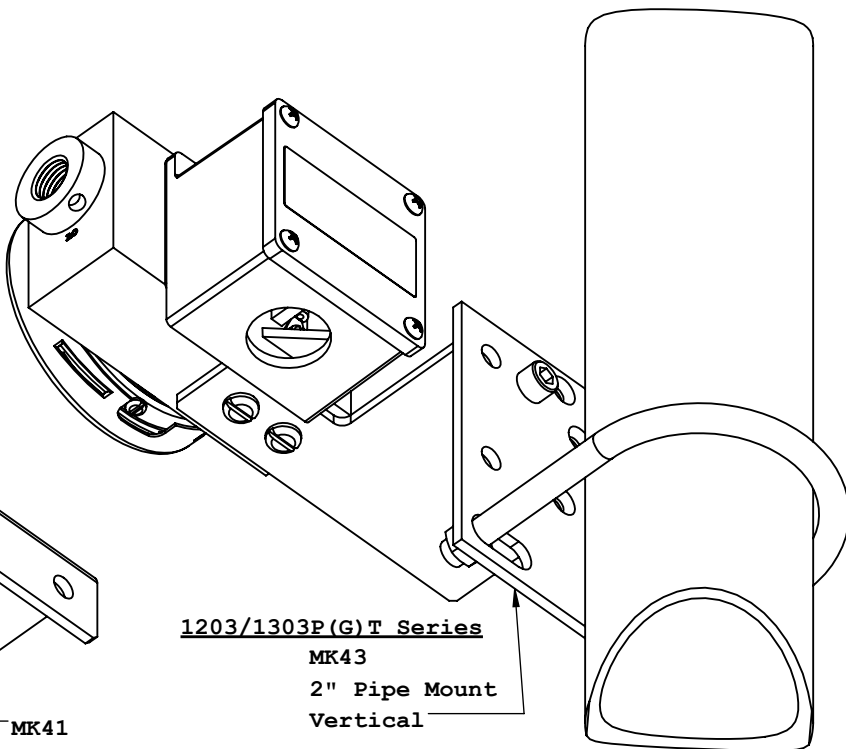

MK2
Flush Mount
1203/1303PG/PGS Series

MK25
2" Pipe Mount
Horizontal
1203/1303PG/PGS/PS Series

1203/1303PS Series
MK5
Flush Mount

MK41
Flush Mount
1203/1303P(G)T Series

1203/1303P(G)T Series
MK43
2" Pipe Mount
Vertical