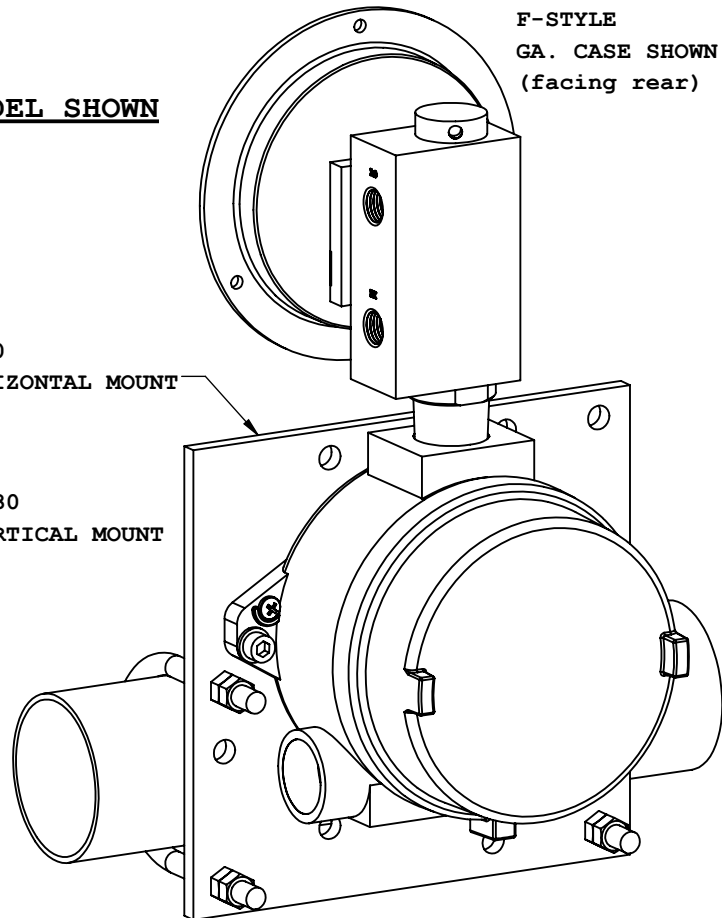

B-STYLE GA. CASE SHOWN

1204PGS MODEL SHOWN

F-STYLE
GA. CASE SHOWN
(facing rear)

MK30
HORIZONTAL MOUNT

MK30
VERTICAL MOUNT

B-STYLE
GA. CASE SHOWN

1504DGS MODEL SHOWN

F-STYLE
GA. CASE SHOWN
(facing rear)

MK30
HORIZONTAL MOUNT

MK30
VERTICAL MOUNT