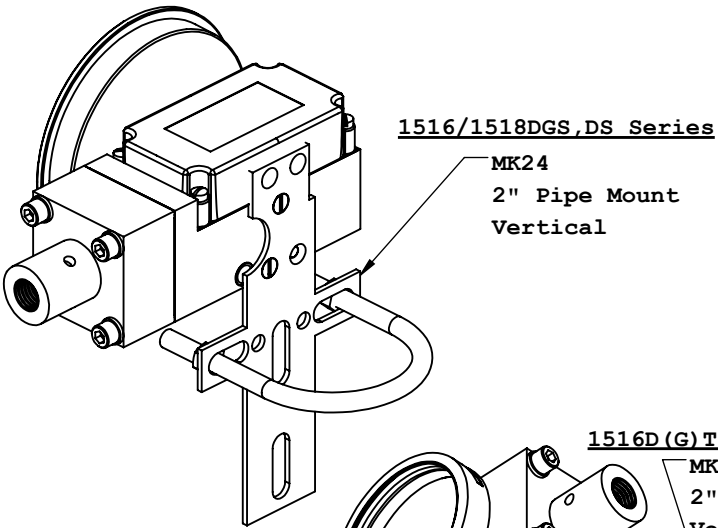

Mounting Bracket Options - Model (1516/1518 Series)

Scale  
1/3"

1516D(G)T Series  
MK44  
2" Pipe Mount  
Vertical