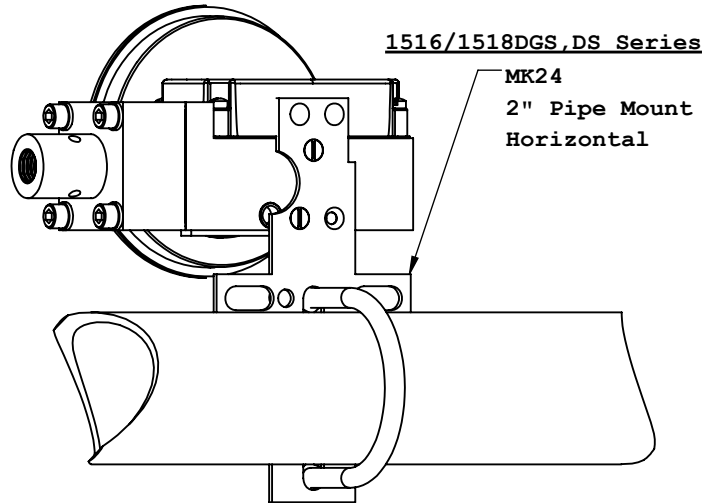

Mounting Bracket Options - Model (1516/1518 Series)

Scale  
1/3"

1516D(G)T Series  
MK44  
2" Pipe Mount  
Vertical