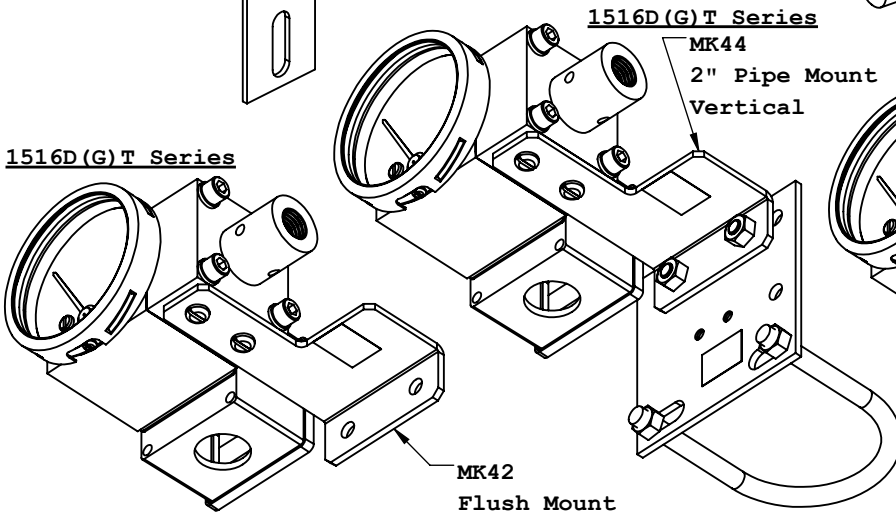

Mounting Bracket Options - Model (1516/1518 Series)

Scale  
1/3"

1516D(G)T Series  
MK44  
2" Pipe Mount  
Vertical