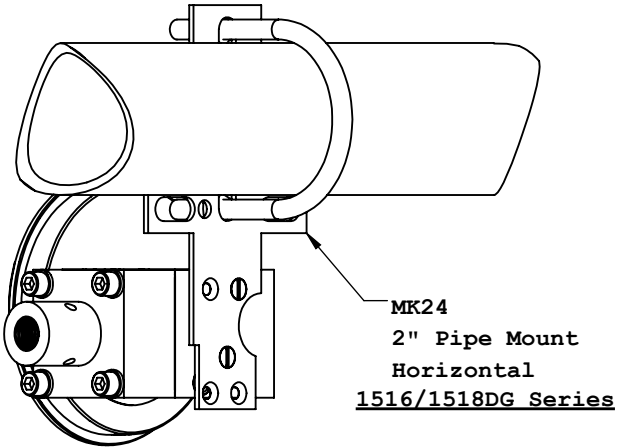

Mounting Bracket Options - Model (1516/1518 Series)

Scale  
1/3"

1516D(G)T Series  
MK44  
2" Pipe Mount  
Vertical