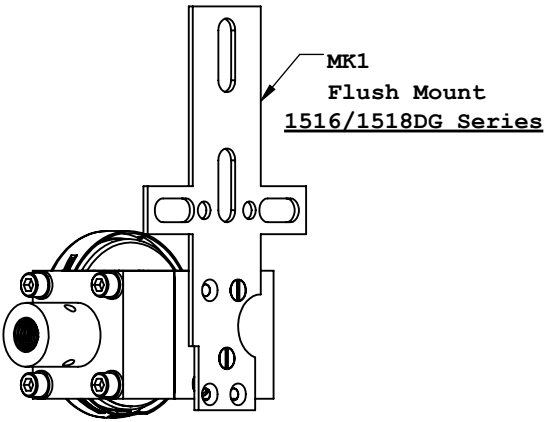

Mounting Bracket Options - Model (1516/1518 Series)

Scale  
1/3"

1516D(G)T Series  
MK44  
2" Pipe Mount  
Vertical