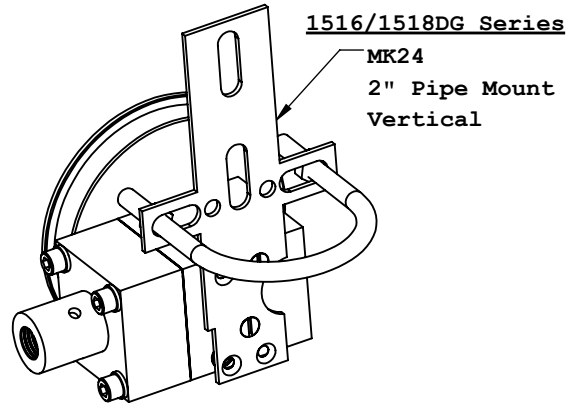

Mounting Bracket Options - Model (1516/1518 Series)

Scale  
1/3"

1516D(G)T Series  
MK44  
2" Pipe Mount  
Vertical