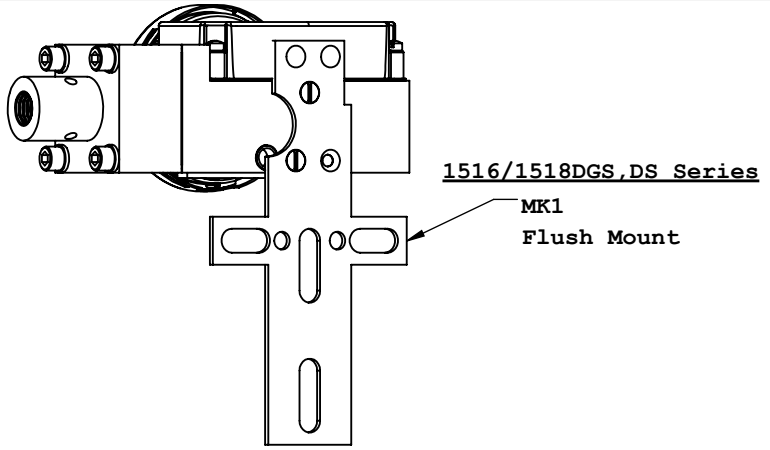

Mounting Bracket Options - Model (1516/1518 Series)

Scale  
1/3"

1516D(G)T Series  
MK44  
2" Pipe Mount  
Vertical