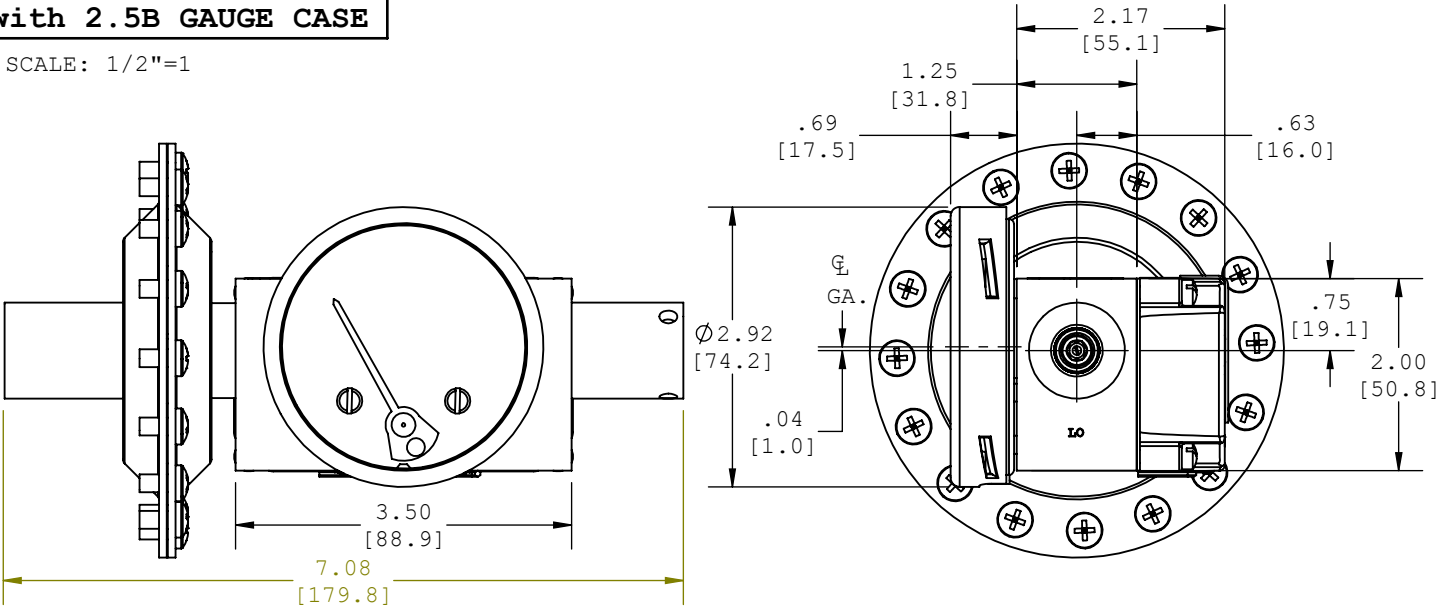

MODEL 1833DGS-1()-()-()-() (1/4" NPT)

with 2.5B GAUGE CASE

SCALE: 1/2"=1

with B-STYLE GAUGE CASE

SCALE: 3/8"=1

with F-STYLE GAUGE CASE

SCALE: 3/8"=1

MODEL 1833DGS-1()-() ()-R2 (1/4" NPT)

AVAILABLE IN "F"-STYLE

SCALE: 1/2"=1

MODEL 1833DGS-1()-() ()-T2 (1/4" NPT)

AVAILABLE IN "F"-STYLE

SCALE: 1/2"=1