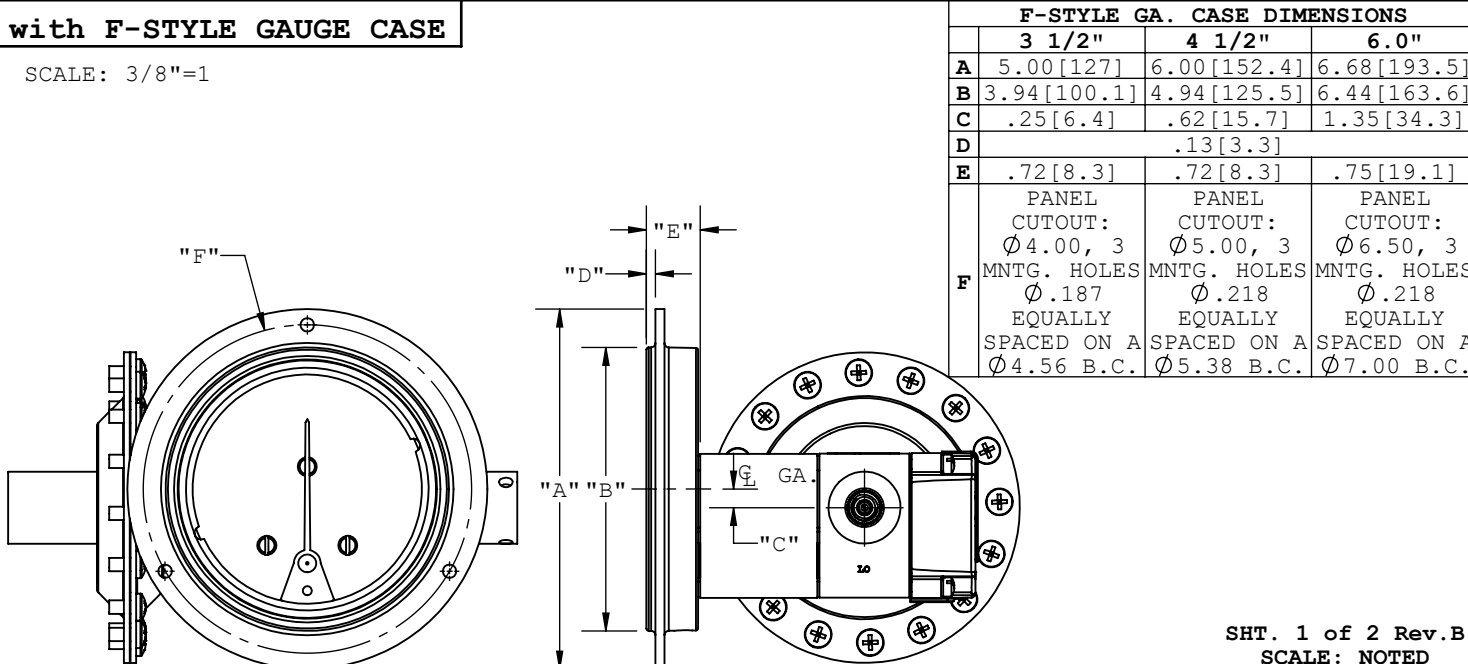

MODEL 1833DGS-1()-()-()-() (1/4" NPT)

with 2.5B GAUGE CASE

SCALE: 1/2"=1

with B-STYLE GAUGE CASE

SCALE: 3/8"=1

with F-STYLE GAUGE CASE

SCALE: 3/8"=1

MODEL 1833DGS-1()-() ()-R2 (1/4" NPT)

AVAILABLE IN "F"-STYLE

SCALE: 1/2"=1

MODEL 1833DGS-1()-() ()-T2 (1/4" NPT)

AVAILABLE IN "F"-STYLE

SCALE: 1/2"=1