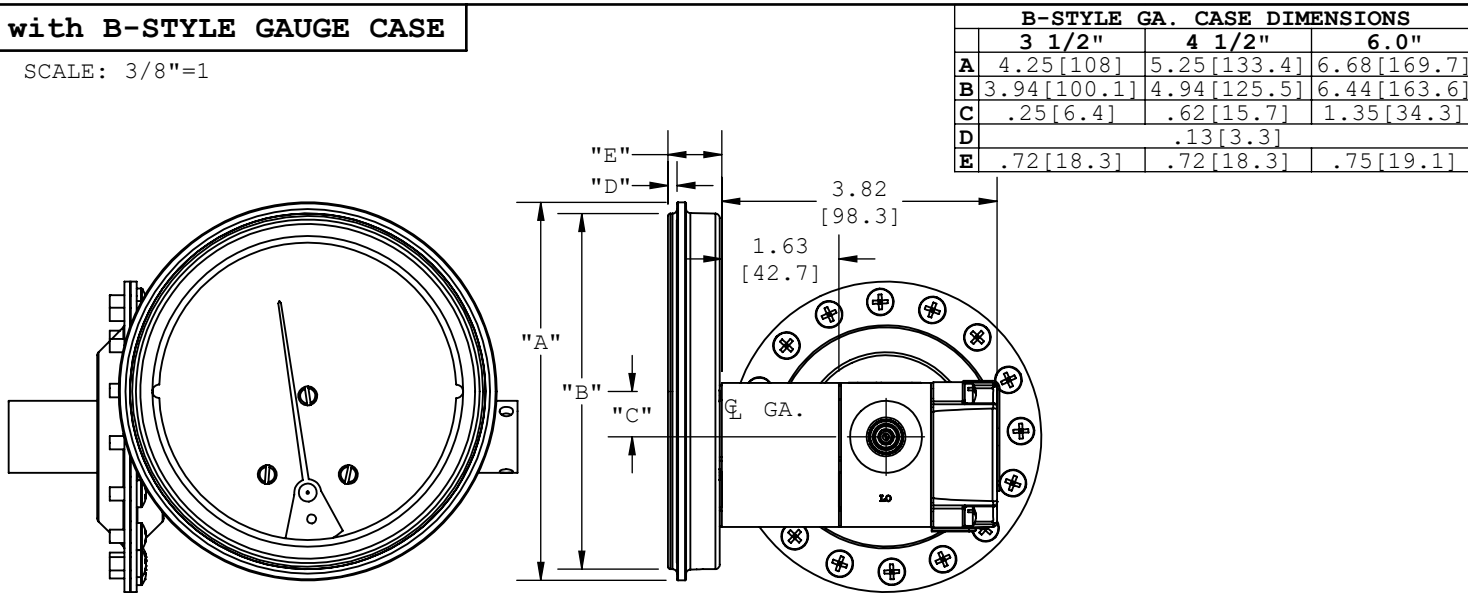

MODEL 1833DGS-1()-()-()-() (1/4" NPT)

with 2.5B GAUGE CASE

SCALE: 1/2"=1

with B-STYLE GAUGE CASE

SCALE: 3/8"=1

with F-STYLE GAUGE CASE

SCALE: 3/8"=1

MODEL 1833DGS-1()-() ()-R2 (1/4" NPT)

AVAILABLE IN "F"-STYLE

SCALE: 1/2"=1

MODEL 1833DGS-1()-() ()-T2 (1/4" NPT)

AVAILABLE IN "F"-STYLE

SCALE: 1/2"=1