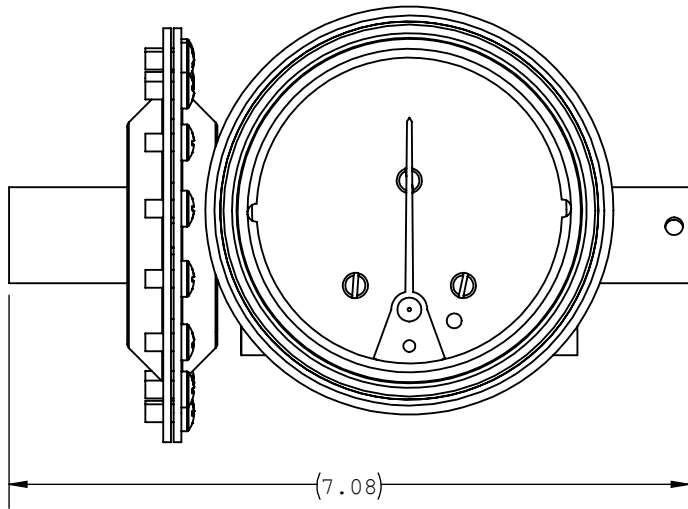

MODEL 1833DGS-1()-()-()-() (1/4" NPT)

with 2.5B GAUGE CASE

SCALE: 1/2"=1

with B-STYLE GAUGE CASE

SCALE: 3/8"=1

with F-STYLE GAUGE CASE

SCALE: 3/8"=1

MODEL 1833DGS-1()-() ()-R2 (1/4" NPT)

AVAILABLE IN "F"-STYLE

SCALE: 1/2"=1

MODEL 1833DGS-1()-() ()-T2 (1/4" NPT)

AVAILABLE IN "F"-STYLE

SCALE: 1/2"=1