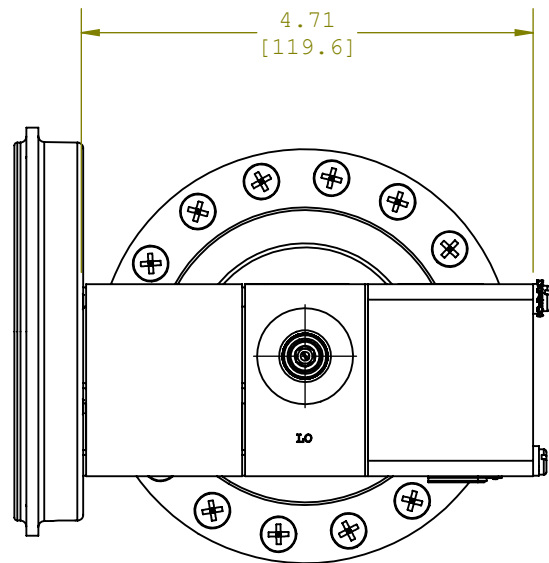

MODEL 1833DGS-1()-()-()-() (1/4" NPT)

with 2.5B GAUGE CASE

SCALE: 1/2"=1

with B-STYLE GAUGE CASE

SCALE: 3/8"=1

with F-STYLE GAUGE CASE

SCALE: 3/8"=1

MODEL 1833DGS-1()-() ()-R2 (1/4" NPT)

AVAILABLE IN "F"-STYLE

SCALE: 1/2"=1

MODEL 1833DGS-1()-() ()-T2 (1/4" NPT)

AVAILABLE IN "F"-STYLE

SCALE: 1/2"=1